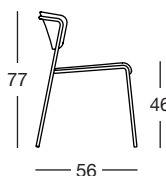

Art. 2861

Art. 2861-2

Imballo Packing	1 pezzo 1 piece
Peso unitario Unit weight	Kg 6,300
Misure imballo Packing sizes	57x53x80 cm
Imballo Packing	2 pezzi 2 pieces
Peso unitario Unit weight	Kg 6,300
Misure imballo Packing sizes	65,5x54x86,5 cm