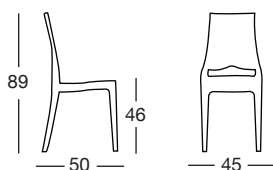

Polycarbonate frame. Classic design, modern materials. Designed for a comfortable and cosy feel, the backrest has a square design and becomes thinner towards the top. For indoor/outdoor use.

COLORI COLOURS

Art. 2360

Imballo Packing	4 pezzi 4 pieces
Peso unitario Unit weight	Kg 3,900
Misure imballo Packing sizes	74,5x47,5x109 cm

CATAS

Conforme EN 15373: 2007
Compliant with EN 15373: 2007

made in Italy

SCAB DESIGN
since 1957