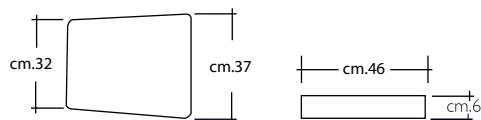

For indoor/outdoor use.

Stackable.

COLORI COLOURS

100
trasparente
transparent

183
trasparente
fumé
translucent
smoked

Art. 2352

Imballo: 4 pezzi
Packing: 4 pieces

Peso unitario Kg 3,980
Unit weight

Misure imballo 73x48x102 cm
Packing sizes

Conforme EN 16139:2013
According to EN 16139:2013

CUSCINO PER ISY CUSHION FOR ISY

Art. 1500

Imballo: 2 pezzi
Packing: 2 pieces

Peso unitario Kg 0,500
Unit weight

Misure imballo 49x40,5x12 cm
Packing sizes