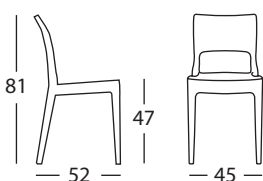

For indoor/outdoor use.

Stackable.

COLORI COLOURS

100
trasparente
transparent

183
trasparente
fumé
translucent
smoked

Art. 2352

Imballo: 4 pezzi
Packing: 4 pieces

Peso unitario Kg 3,980
Unit weight

Misure imballo 73x48x102 cm
Packing sizes

Conforme EN 16139:2013
According to EN 16139:2013

CUSCINO PER ISY CUSHION FOR ISY

Art. 1500

Imballo: 2 pezzi
Packing: 2 pieces

Peso unitario Kg 0,500
Unit weight

Misure imballo 49x40,5x12 cm
Packing sizes