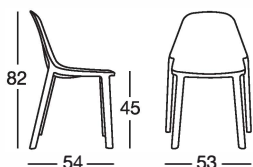

COLORI
COLOURS

11 lino
linen

15 tortora
dove grey

42 rosso geranio
geranium red

81 antracite
anthracite grey

Art. 2336

Imballo: 6 pezzi
Packing: 6 pieces

Peso unitario Kg 3,500
Unit weight

Misure imballo 79x55x102 cm
Packing sizes

Conforme EN 16139:2013
According to EN 16139:2013

imballo su pallet
packing on pallet

Art. 2336-24

Imballo su pallet: 24 pezzi
Packing on pallet: 24 pieces

Peso unitario Kg 3,500
Unit weight

Misure imballo
Packing sizes

Conforme EN 16139:2013
According to EN 16139:2013

made in Italy