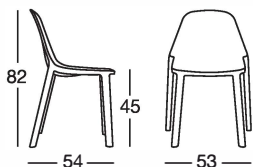

COLORI
COLOURS

11 lino
linen

15 tortora
dove grey

42 rosso geranio
geranium red

81 antracite
anthracite grey

Art. 2336

Imballo: 6 pezzi
Packing: 6 pieces

Peso unitario Kg 3,500
Unit weight

Misure imballo 79x55x102 cm
Packing sizes

Conforme EN 16139:2013
According to EN 16139:2013

imballo su pallet
packing on pallet

Art. 2336-24

Imballo su pallet: 24 pezzi
Packing on pallet: 24 pieces

Peso unitario Kg 3,500
Unit weight

Misure imballo
Packing sizes

Conforme EN 16139:2013
According to EN 16139:2013

made in Italy