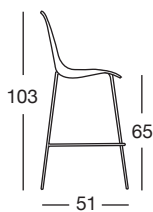

Two colour recyclable polymer main body barstool. Inner side in polished white, outer side with faceted polished surface.

- 16 mm diam. chromed steel 4 leg tube frame for indoor use. Available in two heights.
- Zinc and coated steel 4 leg 16 mm diam. tube frame h.80. For indoor and outdoor use.

212
bianco + rosso
white + red

213
bianco + fiordaliso
white + cornflower

214
bianco + antracite
white + anthracite grey

h.80
Struttura a 4 gambe
4-leg frame

Art. 2560

h.65
Struttura a 4 gambe
4-leg frame

Art. 2561

Imballo Packing	2 pezzi 2 pieces
Peso unitario Unit weight	Kg 7,100
Misure imballo Packing sizes	56,5x53,5x84 cm

Imballo Packing	2 pezzi 2 pieces
Peso unitario Unit weight	Kg 6,700
Misure imballo Packing sizes	55,5x52,5x69 cm