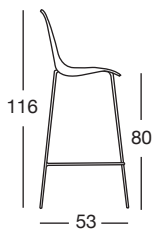

Two colour recyclable polymer main body barstool. Inner side in polished white, outer side with faceted polished surface.

- 16 mm diam. chromed steel 4 leg tube frame for indoor use. Available in two heights.
- Zinc and coated steel 4 leg 16 mm diam. tube frame h.80. For indoor and outdoor use.

214
bianco + antracite
white + anthracite grey

FINITURA STRUTTURA FRAME FINISHING

VB
zincato e verniciato
bianco
zinc and white
coated

VA
zincato e verniciato
antracite
zinc and anthracite
grey coated

COLORI per struttura h.80 COLOURS for frame h.80

212
bianco + rosso
white + red

213
bianco + fiordaliso
white + cornflower

214
bianco + antracite
white + anthracite grey

h.80
Struttura a 4 gambe
4-leg frame

Art. 2560

h.65
Struttura a 4 gambe
4-leg frame

Art. 2561

Imballo Packing	2 pezzi 2 pieces
Peso unitario Unit weight	Kg 7,100
Misure imballo Packing sizes	56,5x53,5x84 cm

Imballo Packing	2 pezzi 2 pieces
Peso unitario Unit weight	Kg 6,700
Misure imballo Packing sizes	55,5x52,5x69 cm