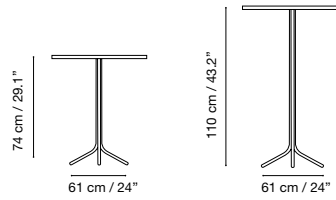

Mikonos

Designed by iSiMAR

Collection made of galvanized steel, polyester powder coated. Suitable for outdoor, indoor, and contract use.

Height 75 cm / 29.5"

iSi 9184	ø 60 cm / ø 23.6"
iSi 9185	ø 70 cm / ø 27.6"
iSi 9186	ø 80 cm / ø 31.5"

iSi 9187	60 x 60 cm / 23.6 x 23.6"
iSi 9188	70 x 70 cm / 27.6 x 27.6"
iSi 9189	80 x 80 cm / 31.5 x 31.5"
iSi 9190	110 x 70 cm / 43.3 x 27.6"
iSi 9191	120 x 80 cm / 47.2 x 31.5"

Structure & metal table-top:

Height 113 cm / 44.5"

iSi 9192	ø 60 cm / ø 23.6"
iSi 9193	ø 70 cm / ø 27.6"
iSi 9194	ø 80 cm / ø 31.5"

iSi 9195	60 x 60 cm / 23.6 x 23.6"
iSi 9196	70 x 70 cm / 27.6 x 27.6"
iSi 9197	80 x 80 cm / 31.5 x 31.5"