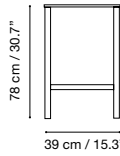

## London

Collection by iSi mar

Collection made of galvanized steel, polyester powder coated. Suitable for outdoor, indoor, and contract use.

Stool Height 45 cm / 17.7"

iSi 8018	39 x 39 cm / 15.3 x 15.3"
----------	---------------------------

Stool Height 78 cm / 30.7"

iSi 8017	39 x 39 cm / 15.3 x 15.3"
----------	---------------------------

Bench Height 78 cm / 30.7"

iSi 8019	100 x 40 cm / 39.4 x 15.7"
iSi 8020	150 x 40 cm / 59.1 x 15.7"

Table Height 110 cm / 43.3"

iSi 9025	70 x 70 cm / 27.6 x 27.6"
iSi 9026	80 x 80 / 31.5 x 31.5"
iSi 9027	90 x 90 / 35.4 x 35.4"
iSi 9028	110 x 70 / 43.3 x 27.6"
iSi 9029	120 x 80 / 47.2 x 31.5"