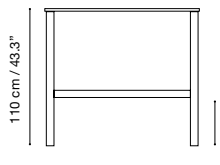

## London

Collection by iSi mar

Collection made of galvanized steel, polyester powder coated. Suitable for outdoor, indoor, and contract use.

Stool Height 45 cm / 17.7"

iSi 8018	39 x 39 cm / 15.3 x 15.3"
----------	---------------------------

Stool Height 78 cm / 30.7"

iSi 8017	39 x 39 cm / 15.3 x 15.3"
----------	---------------------------

Bench Height 78 cm / 30.7"

iSi 8019	100 x 40 cm / 39.4 x 15.7"
iSi 8020	150 x 40 cm / 59.1 x 15.7"

Table Height 110 cm / 43.3"

iSi 9025	70 x 70 cm / 27.6 x 27.6"
iSi 9026	80 x 80 / 31.5 x 31.5"
iSi 9027	90 x 90 / 35.4 x 35.4"
iSi 9028	110 x 70 / 43.3 x 27.6"
iSi 9029	120 x 80 / 47.2 x 31.5"