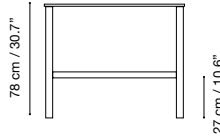

## London

Collection by iSi mar

Collection made of galvanized steel, polyester powder coated. Suitable for outdoor, indoor, and contract use.

Stool Height 45 cm / 17.7"

iSi 8018	39 x 39 cm / 15.3 x 15.3"
----------	---------------------------

Stool Height 78 cm / 30.7"

iSi 8017	39 x 39 cm / 15.3 x 15.3"
----------	---------------------------

Bench Height 78 cm / 30.7"

iSi 8019	100 x 40 cm / 39.4 x 15.7"
iSi 8020	150 x 40 cm / 59.1 x 15.7"

Table Height 110 cm / 43.3"

iSi 9025	70 x 70 cm / 27.6 x 27.6"
iSi 9026	80 x 80 / 31.5 x 31.5"
iSi 9027	90 x 90 / 35.4 x 35.4"
iSi 9028	110 x 70 / 43.3 x 27.6"
iSi 9029	120 x 80 / 47.2 x 31.5"