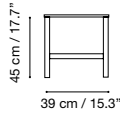

## London

Collection by iSi mar

Collection made of galvanized steel, polyester powder coated. Suitable for outdoor, indoor, and contract use.

Stool Height 45 cm / 17.7"

iSi 8018	39 x 39 cm / 15.3 x 15.3"
----------	---------------------------

Stool Height 78 cm / 30.7"

iSi 8017	39 x 39 cm / 15.3 x 15.3"
----------	---------------------------

Bench Height 78 cm / 30.7"

iSi 8019	100 x 40 cm / 39.4 x 15.7"
iSi 8020	150 x 40 cm / 59.1 x 15.7"

Table Height 110 cm / 43.3"

iSi 9025	70 x 70 cm / 27.6 x 27.6"
iSi 9026	80 x 80 / 31.5 x 31.5"
iSi 9027	90 x 90 / 35.4 x 35.4"
iSi 9028	110 x 70 / 43.3 x 27.6"
iSi 9029	120 x 80 / 47.2 x 31.5"