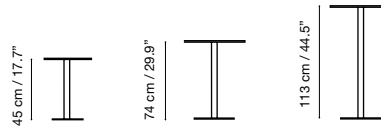

Antibes

Collection by iSi mar

Collection made of galvanized steel, polyester powder coated. Suitable for outdoor, indoor, and contract use. Available table-tops: metal and compact.

Height 45 cm / 17.7"

iSi 9079	ø 50 cm / ø 19.7"
iSi 9080	ø 60 cm / ø 23.6"
iSi 9081	ø 70 cm / ø 27.6"
iSi 9082	ø 80 cm / ø 31.5"

Compact table-top:

Height 74 cm / 29.9"

iSi 9007	ø 60 cm / ø 23.6"
iSi 9008	ø 70 cm / ø 27.6"
iSi 9009	ø 80 cm / ø 31.5"

iSi 9062	60 x 60 cm / 23.6 x 23.6"
iSi 9063	70 x 70 cm / 27.6 x 27.6"
iSi 9059	80 x 80 cm / 31.5 x 31.5"

Structure and metal table-top:

ADA available upon request.

Height 113 cm / 44.5"

iSi 9013	ø 60 cm / ø 23.6"
iSi 9014	ø 70 cm / ø 27.6"
iSi 9015	ø 80 cm / ø 31.5"

iSi 9054	60 x 60 cm / 23.6 x 23.6"
iSi 9055	70 x 70 cm / 27.6 x 27.6"
iSi 9056	80 x 80 cm / 31.5 x 31.5"