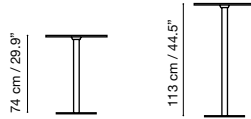

Génova

Collection

Collection made of galvanized steel, polyester powder coated. Suitable for outdoor, indoor, and contract use. Available table-tops: metal and compact.

Dimensions in cm and inches

Height 74 / 29.9"

	○
iSi 9030	ø 60 cm / ø 23.6"
iSi 9031	ø 70 cm / ø 27.6"
iSi 9032	ø 80 cm / ø 31.5"

	□
iSi 9036	60 x 60 cm / 23.6 x 23.6"
iSi 9037	70 x 70 cm / 27.6 x 27.6"
iSi 9038	80 x 80 cm / 31.5 x 31.5"

Height 113 / 44.5"

	○
iSi 9033	ø 60 cm / ø 23.6"
iSi 9034	ø 70 cm / ø 27.6"
iSi 9035	ø 80 cm / ø 31.5"

	□
iSi 9039	60 x 60 cm / 23.6 x 23.6"
iSi 9040	70 x 70 cm / 27.6 x 27.6"
iSi 9041	80 x 80 cm / 31.5 x 31.5"

Compact table-top: