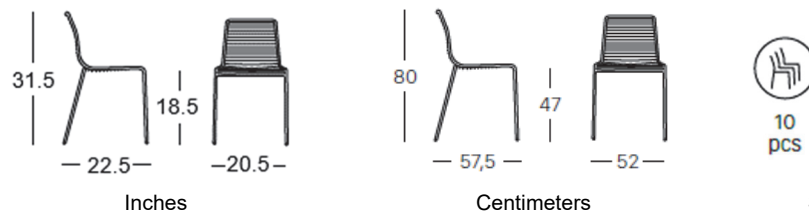

- Contract
- Stackable
- Indoor / Outdoor Use 

Style No: 2252

FRAME and SEAT

Zinc and polyester powder coated steel

COLORS

OS

DIMENSIONS

CERTIFICATION