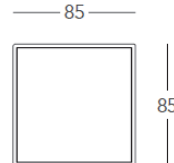

Table

Inches

Centimeters