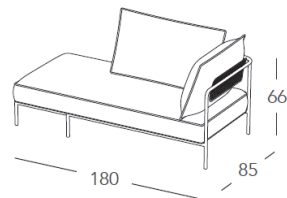

Configuration Options

Left Side Seat - 2887

Inches

Centimeters

Center Seat - 2888

Inches

Centimeters

Right Side Seat - 2889

Inches

Centimeters

Left Side Lounge - 2902

Inches

Centimeters

Right Side Lounge - 2903

Inches

Centimeters