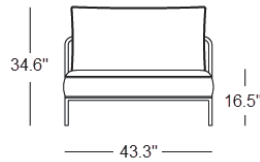

Configuration Options

Left Side Seat - 2887

Inches

Centimeters

Center Seat - 2888

Inches

Centimeters

Right Side Seat - 2889

Inches

Centimeters

Left Side Lounge - 2902

Inches

Centimeters

Right Side Lounge - 2903

Inches

Centimeters