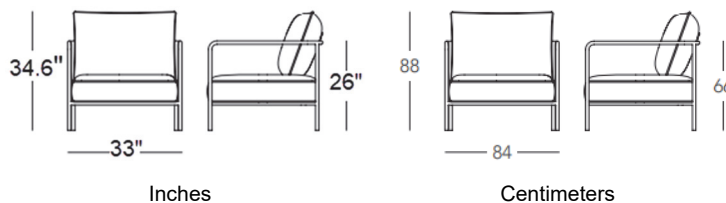

Armchair - 2905

Ottoman - 2904