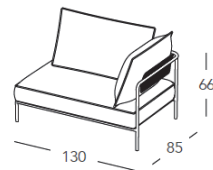

Configuration Options

Left Side Seat - 2887

Inches

Centimeters

Center Seat - 2888

Inches

Centimeters

Right Side Seat - 2889

Inches

Centimeters

Left Side Lounge - 2902

Inches

Centimeters

Right Side Lounge - 2903

Inches

Centimeters