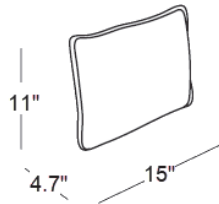

Inches

Centimeters

Left Side Lounge - 2902

Inches

Centimeters

Right Side Lounge - 2903

Inches

Centimeters

Seat Cushion Description

- Removable cushion with zip.
- Padding: non-deformable polyurethane foam (density 25 kg/m³) + polyester fiber sheet (density 500 g/m²), covered with 100% water-repellent SprayTest polyester fabric coupled with polyester fiber (density 200 g/m²).
- Covering: 100% acrylic fabric.
- Non-slip cushion bottom.

Backrest Cushion Description

- Removable cushion with zip.
- Padding: polyester staple covered with 100% water-repellent SprayTest polyester fabric coupled with polyester fibre (density 200 g/m²).
- Covering: 100% acrylic fabric.

Powder Coated Frame Matte Finishes

Frame in polyester powder coated tubular steel.

Optional Throw Pillows

Lower Back Cushion - 1557

Inches

Centimeters

Cushion Fabrics

B8