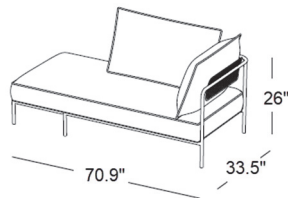

Configuration Options

Left Side Seat - 2887

Inches

Centimeters

Center Seat - 2888

Inches

Centimeters

Right Side Seat - 2889

Inches

Centimeters

Left Side Lounge - 2902

Inches

Centimeters

Right Side Lounge - 2903

Inches

Centimeters