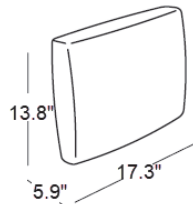

sunbrella

C1

sunbrella

B9

sunbrella

C4

sunbrella

H0

sunbrella

H6

(agora)

I6

(agora)

Cushion Description

- Removable cushion with zip.
- Padding: polyester staple covered with 100% water-repellent Spray Test polyester fabric coupled with polyester fiber (density 200 g/m²). Covering: 100% acrylic fabric.
- Covering: 100% Sunbrella® or Agora® water-repellent and stain-resistant mass-dyed acrylic fabric.

Backrest Cushion - 1556

Inches

Centimeters

Cushion Fabrics

B6

sunbrella

B7

sunbrella