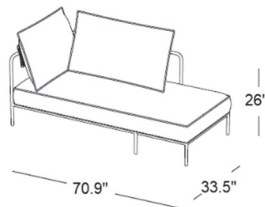

Configuration Options

Left Side Seat - 2887

Inches

Centimeters

Center Seat - 2888

Inches

Centimeters

Right Side Seat - 2889

Inches

Centimeters

Left Side Lounge - 2902

Inches

Centimeters

Right Side Lounge - 2903

Inches

Centimeters