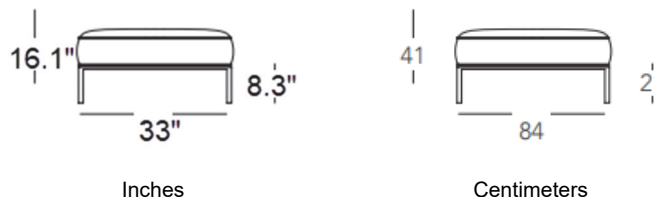

Cushion Fabric Sets

Collection Code	XI	XU	XC	XV	XF	XK	XR
Seat Cushions	 H7 Acrisol®	 H1 (agora)	 H2 (agora)	 C3 sunbrella	 H5 (agora)	 H6 (agora)	 I5 (agora)
Backrest Cushion	 H8 Acrisol®	 H1 (agora)	 C8 Corfi	 C0 sunbrella	 H3 (agora)	 H4 (agora)	 I5 (agora)

Seat Cushion Description

- Removable cushion with zip.
- Padding: non-deformable polyurethane foam (density 25 kg/m³) + polyester fiber sheet (density 500 g/m²), covered with 100% water-repellent SprayTest polyester fabric coupled with polyester fiber (density 200 g/m²).
- Covering: 100% acrylic fabric.
- Non-slip cushion bottom.

Backrest Cushion Description

- Removable cushion with zip.
- Padding: polyester staple covered with 100% water-repellent SprayTest polyester fabric coupled with polyester fibre (density 200 g/m²).
- Covering: 100% acrylic fabric.