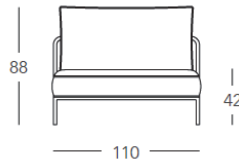

Configuration Options

Left Side Seat - 2887

Inches

Centimeters

Center Seat - 2888

Inches

Centimeters

Right Side Seat - 2889

Inches

Centimeters

Left Side Lounge - 2902

Inches

Centimeters

Right Side Lounge - 2903

Inches

Centimeters