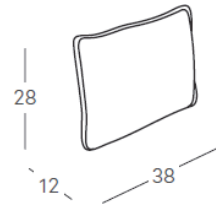

Optional Throw Pillows

Lower Back Cushion - 1557

Inches

Centimeters

Cushion Fabrics

B8

sunbrella

C1

sunbrella

B9

sunbrella

C4

sunbrella

H0

sunbrella

H6

(agora)

I6

(agora)

Cushion Description

- Removable cushion with zip.
- Padding: polyester staple covered with 100% water-repellent Spray Test polyester fabric coupled with polyester fiber (density 200 g/m²). Covering: 100% acrylic fabric.
- Covering: 100% Sunbrella® or Agora® water-repellent and stain-resistant mass-dyed acrylic fabric.