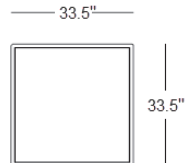

Table

Inches

Centimeters