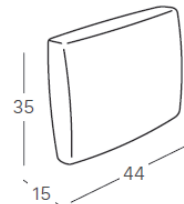

sunbrella

C1

sunbrella

B9

sunbrella

C4

sunbrella

H0

sunbrella

H6

(agora)

I6

(agora)

Cushion Description

- Removable cushion with zip.
- Padding: polyester staple covered with 100% water-repellent Spray Test polyester fabric coupled with polyester fiber (density 200 g/m²). Covering: 100% acrylic fabric.
- Covering: 100% Sunbrella® or Agora® water-repellent and stain-resistant mass-dyed acrylic fabric.

Backrest Cushion - 1556

Inches

Centimeters

Cushion Fabrics

B6

sunbrella

B7

sunbrella