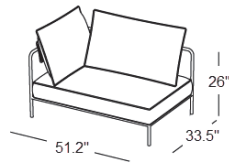

Configuration Options

Left Side Seat - 2887

Inches

Centimeters

Center Seat - 2888

Inches

Centimeters

Right Side Seat - 2889

Inches

Centimeters

Left Side Lounge - 2902

Inches

Centimeters

Right Side Lounge - 2903

Inches

Centimeters

Backrest Cushion - 1556

Inches

Centimeters

Cushion Fabrics

B6

sunbrella

B7

sunbrella