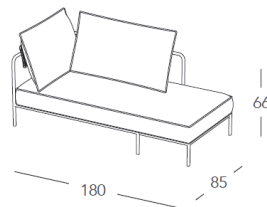

Configuration Options

Left Side Seat - 2887

Inches

Centimeters

Center Seat - 2888

Inches

Centimeters

Right Side Seat - 2889

Inches

Centimeters

Left Side Lounge - 2902

Inches

Centimeters

Right Side Lounge - 2903

Inches

Centimeters