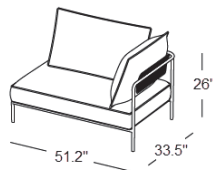

Configuration Options

Left Side Seat - 2887

Inches

Centimeters

Center Seat - 2888

Inches

Centimeters

Right Side Seat - 2889

Inches

Centimeters

Left Side Lounge - 2902

Inches

Centimeters

Right Side Lounge - 2903

Inches

Centimeters