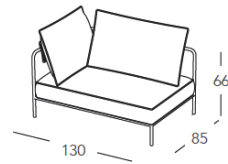

Configuration Options

Left Side Seat - 2887

Inches

Centimeters

Center Seat - 2888

Inches

Centimeters

Right Side Seat - 2889

Inches

Centimeters

Left Side Lounge - 2902

Inches

Centimeters

Right Side Lounge - 2903

Inches

Centimeters