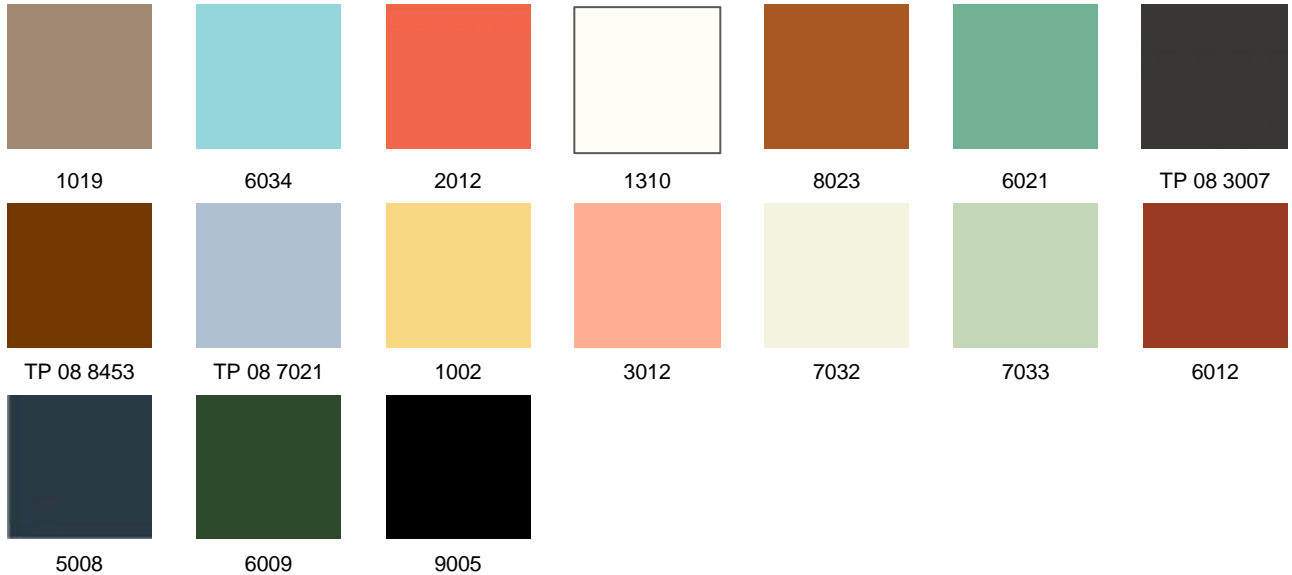

- Seat and Frame: Aluminum
- Choice Finishes
- Commercial Use: Yes
- Stackable: 8 chairs
- Indoor / Outdoor Use

DIMENSIONS

Inches

Centimeters

8
pcs

Stacking

TEXTURED FINISHES

MATTE FINISHES