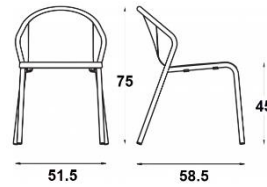

MARIANA CHAIR

The Mariana stackable chair is a classic design, equally suited to indoor and outdoor use. Synonymous with Iberian Cafe culture, the Mariana chair can be found on most esplanades.

It is manufactured by hand using traditional time-honored techniques. The chair is a great all-rounder and can be made in a variety of finishes.

- Seat and Frame: Aluminum
- Choice Finishes
- Commercial Use: Yes
- Stackable: 8 chairs
- Indoor / Outdoor Use

DIMENSIONS

Inches

Centimeters

8
pcs

Stacking

TEXTURED FINISHES

MATTE FINISHES