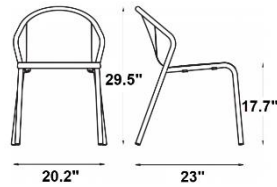

MARIANA CHAIR

The Mariana stackable chair is a classic design, equally suited to indoor and outdoor use. Synonymous with Iberian Cafe culture, the Mariana chair can be found on most esplanades.

It is manufactured by hand using traditional time-honored techniques. The chair is a great all-rounder and can be made in a variety of finishes.

- Seat and Frame: Aluminum
- Choice Finishes
- Commercial Use: Yes
- Stackable: 8 chairs
- Indoor / Outdoor Use

DIMENSIONS

Inches

Centimeters

8
pcs

Stacking

TEXTURED FINISHES

MATTE FINISHES