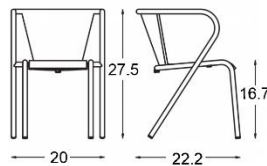

# CAROLINA CHAIR WOOD SEAT

The Carolina stackable chair is a classic design, equally suited to indoor and outdoor use. Synonymous with Iberian Cafe culture, the Carolina chair can be found on most esplanades.

## DIMENSIONS

Inches

Centimeters

8  
pcs

Stacking