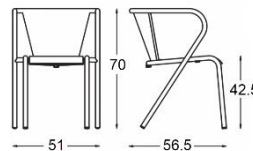

It is manufactured by hand using traditional time-honored techniques. The chair is a great all-rounder and can be made in a variety of finishes.

- Metal Frame: Aluminum or Steel
- Seat: Metal, Slatted African Teak, or Marine Plywood
- Choice of Epoxy Paint finishes
- Commercial Use: Yes
- Stackable: 8 chairs
- Indoor / Outdoor Use

## DIMENSIONS

Inches

Centimeters

8  
pcs

Stacking