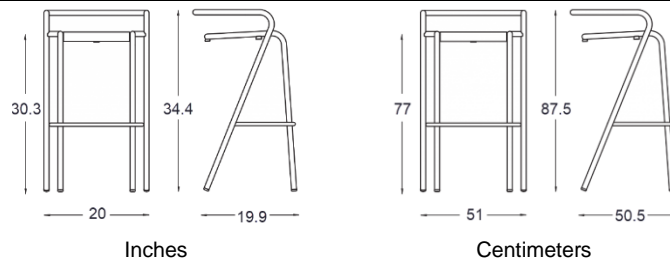

CAROLINA BAR STOOL

The Carolina stackable bar stool is a classic design, equally suited to indoor and outdoor use. Synonymous with Iberian Cafe culture, the Carolina bar stool can be found on most esplanades.

DIMENSIONS

Stacking

SEAT OPTIONS

Metal

Marine Plywood

TEXTURED FINISHES

1019

6034