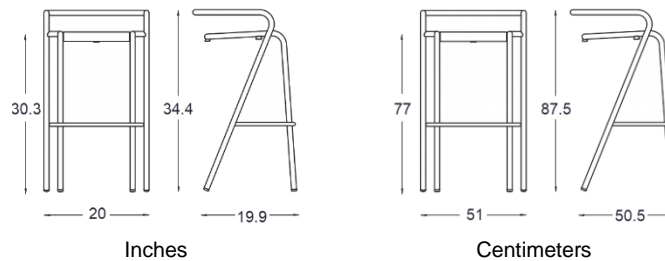

# CAROLINA BAR STOOL

The Carolina stackable bar stool is a classic design, equally suited to indoor and outdoor use. Synonymous with Iberian Cafe culture, the Carolina bar stool can be found on most esplanades.

## DIMENSIONS

Stacking