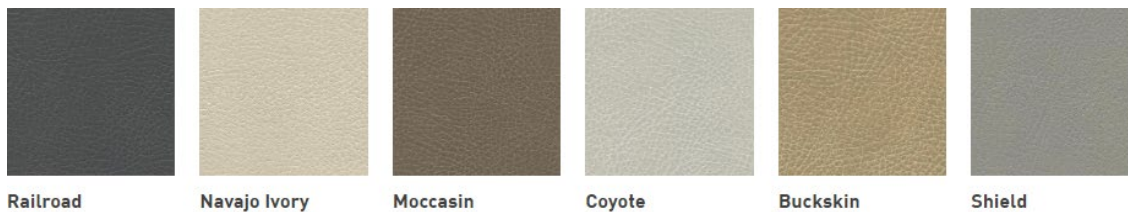

Ultrafabrics: Brisa Distressed