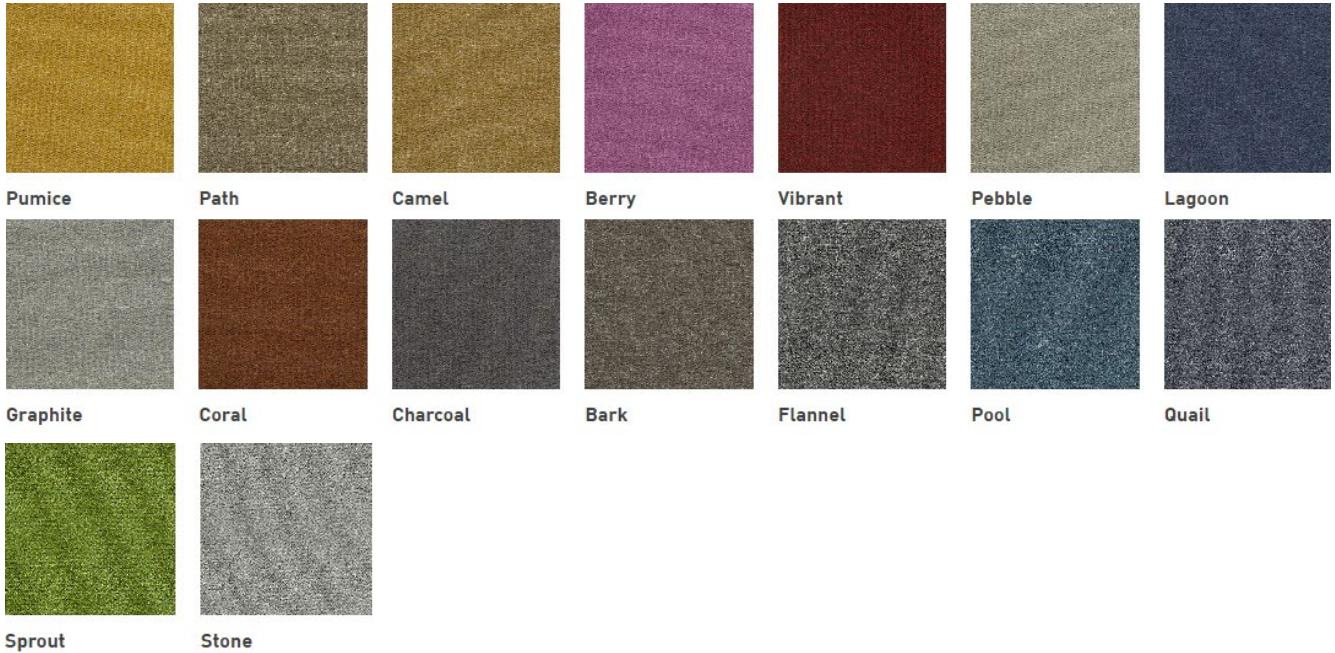

FABRIC GRADE - D

Momentum: Faux Felt