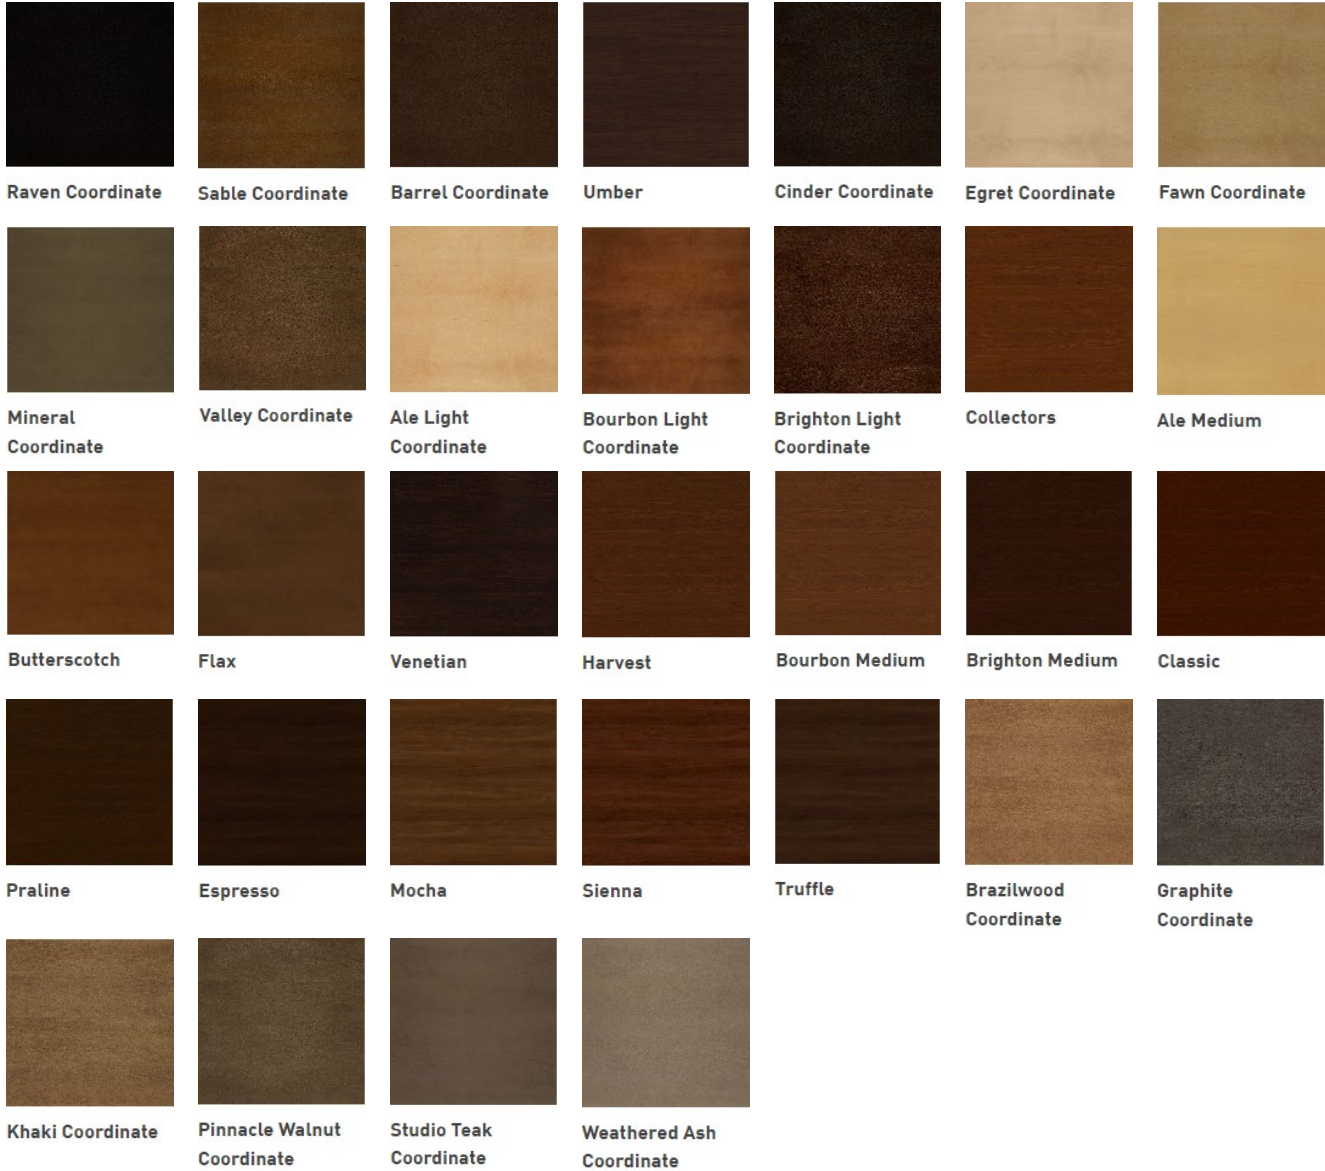

JUDE – WOOD FINISHES

Beech Wood Stain