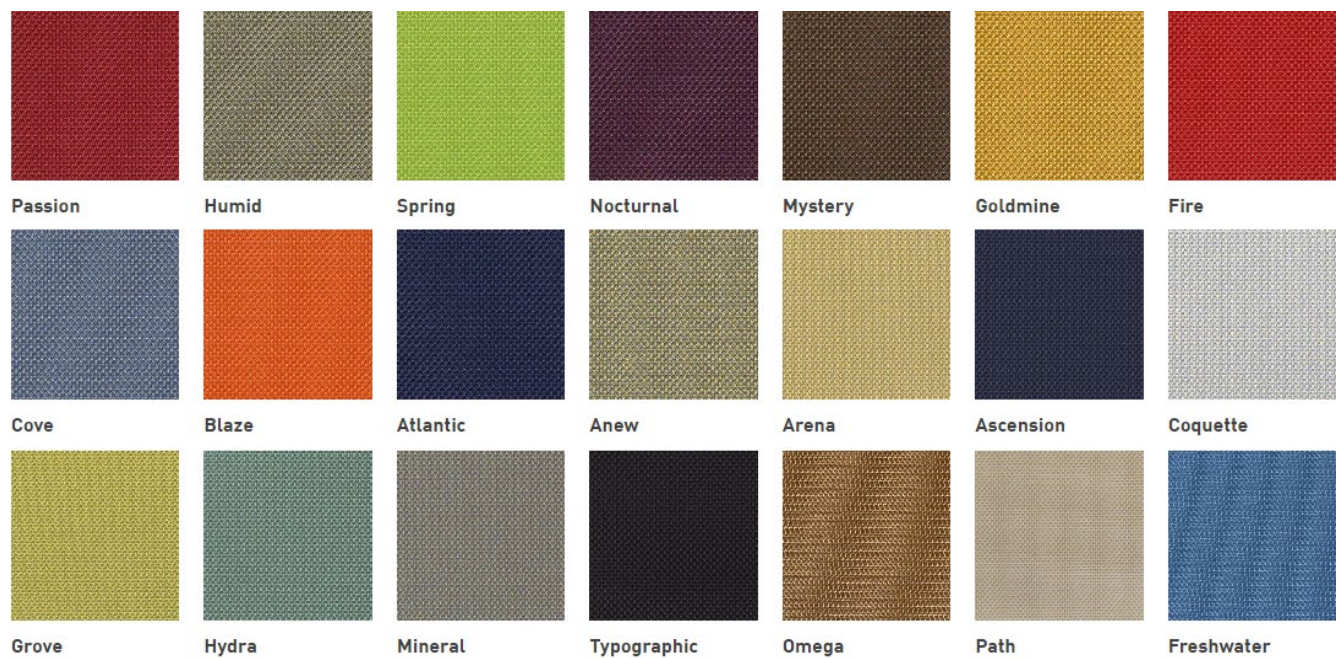

Momentum Eon EPU