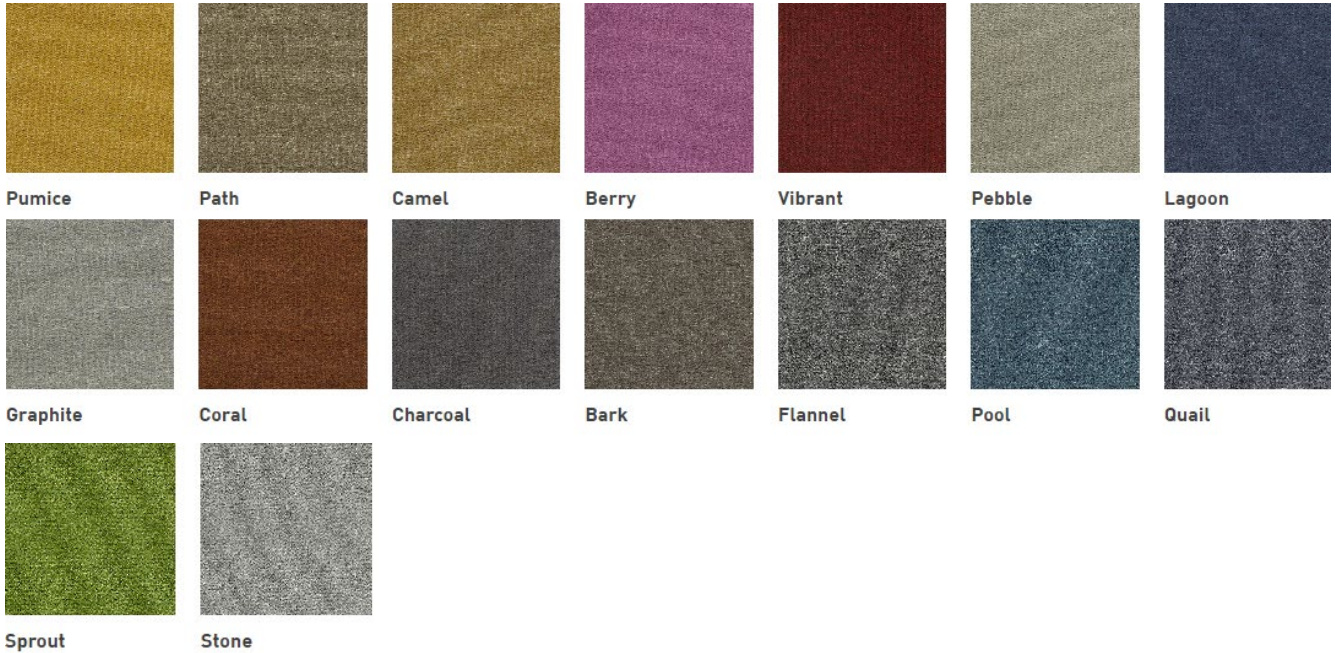

Harp

Flint

Fern

Dusk

Cayman

Baltic

Amber

FABRIC GRADE - D

Momentum: Sport

Momentum Eon EPU

FABRIC GRADE - D

Momentum: Faux Felt

Momentum Otto

FABRIC GRADE - D

Momentum: Free

Orbit

Sorrel

Platinum

Oat

Graphite

Delft

Cyan

Vesper

FABRIC GRADE - D