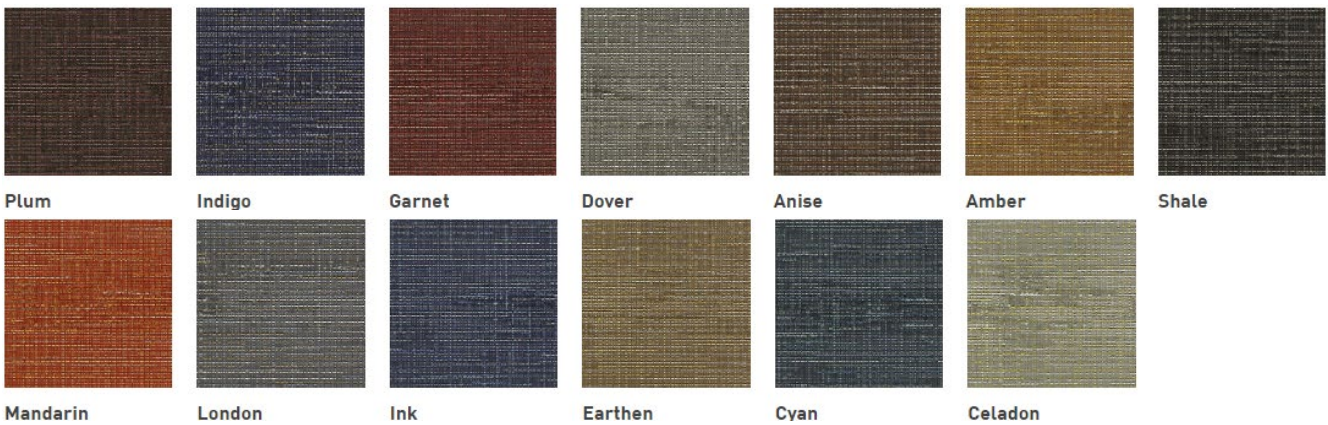

JUDE – PLASTIC SEAT FINISHES

Plastic

FABRIC GRADE - A

Momentum: Bangle

Momentum: Guild

Momentum: Fuse

FABRIC GRADE - A

Momentum: Insight