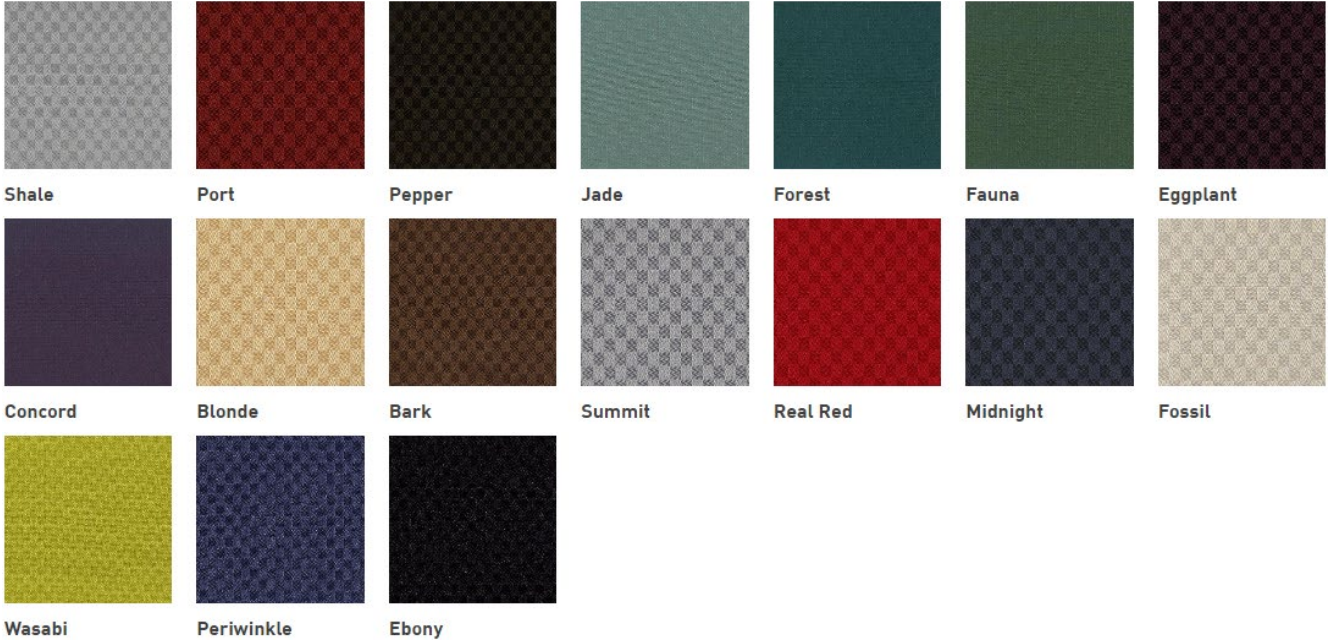

JUDE – PLASTIC SEAT FINISHES

Plastic

FABRIC GRADE - A

Momentum: Bangle

Momentum: Guild

Momentum: Fuse

FABRIC GRADE - A

Momentum: Insight