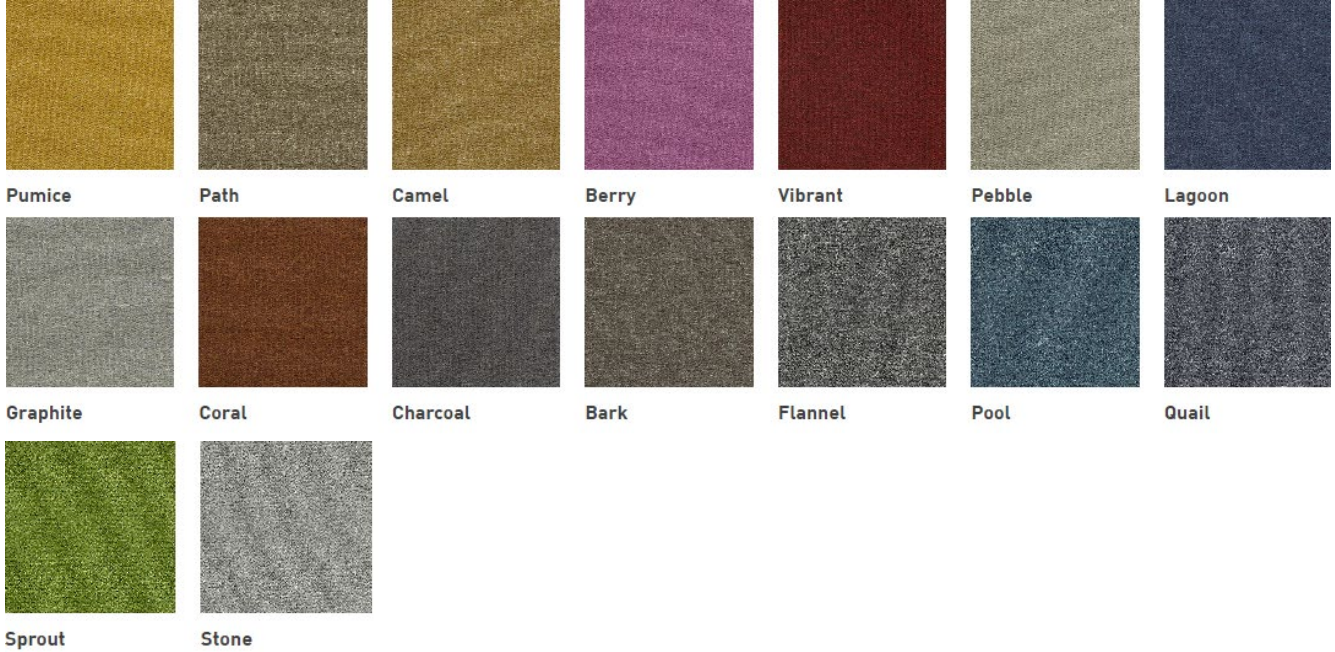

Harp

Flint

Fern

Dusk

Cayman

Baltic

Amber

FABRIC GRADE - D

Momentum: Sport

Momentum Eon EPU

FABRIC GRADE - D

Momentum: Faux Felt

Momentum Otto

FABRIC GRADE - D

Momentum: Free

Orbit

Sorrel

Platinum

Oat

Graphite

Delft

Cyan

Vesper

FABRIC GRADE - D