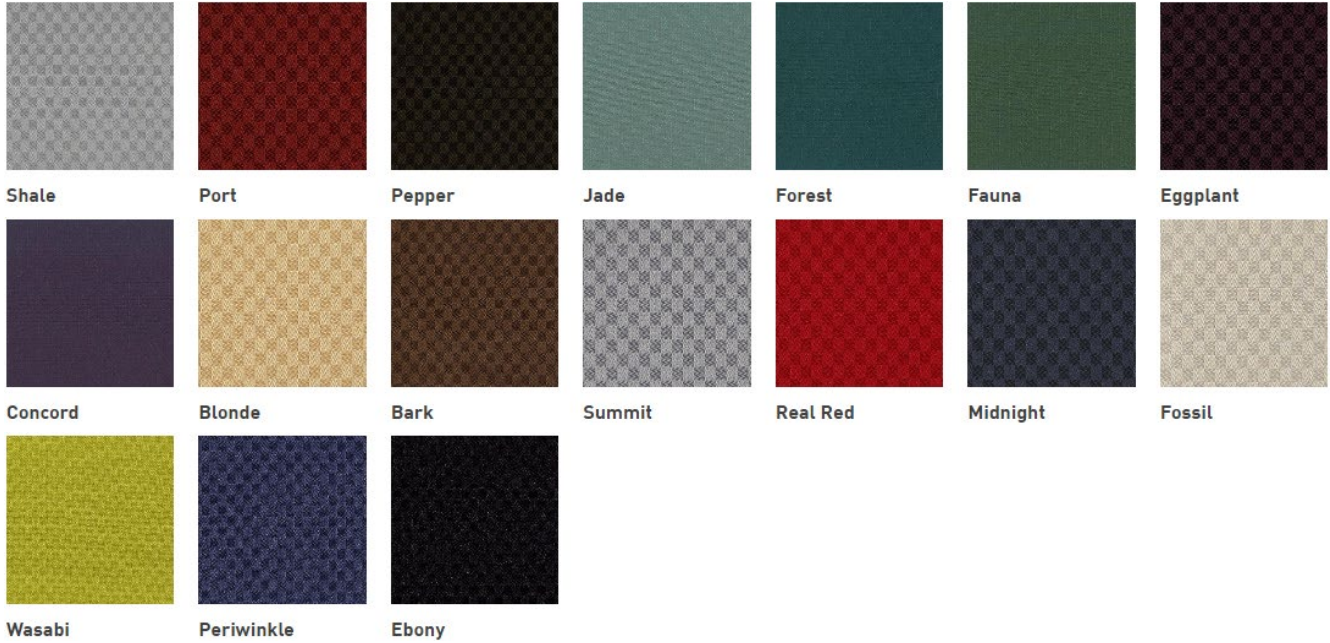

FABRIC GRADE - A

Momentum: Insight