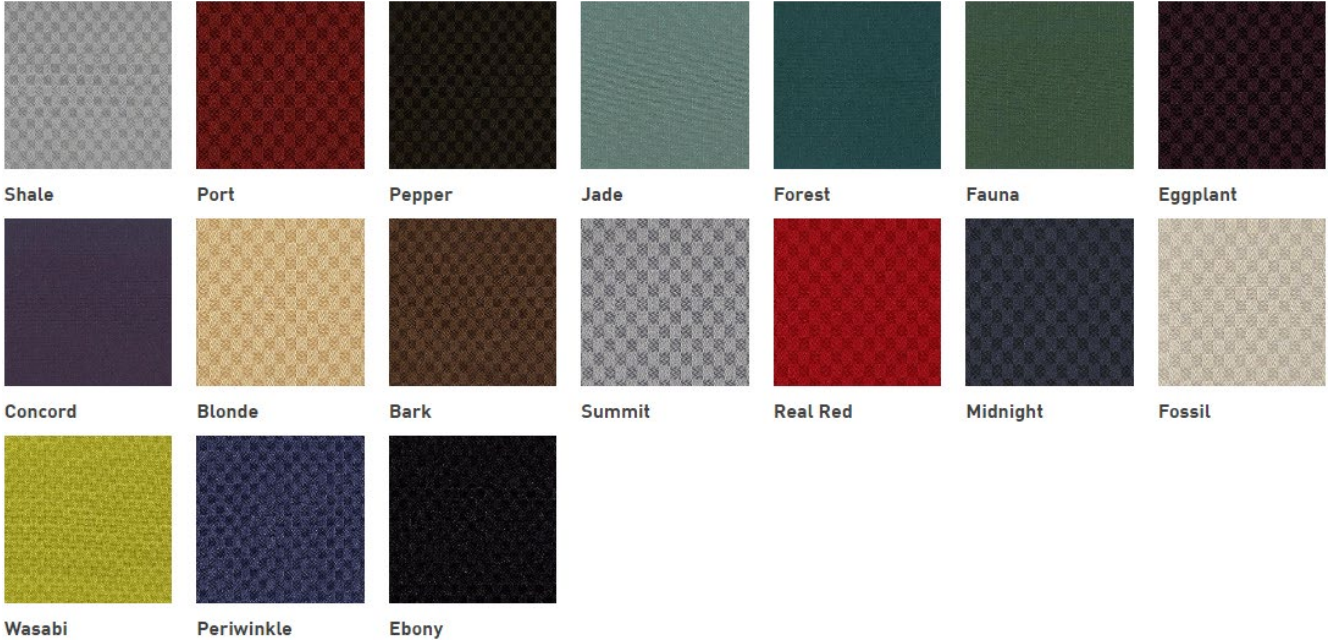

FABRIC GRADE - A

Momentum: Insight