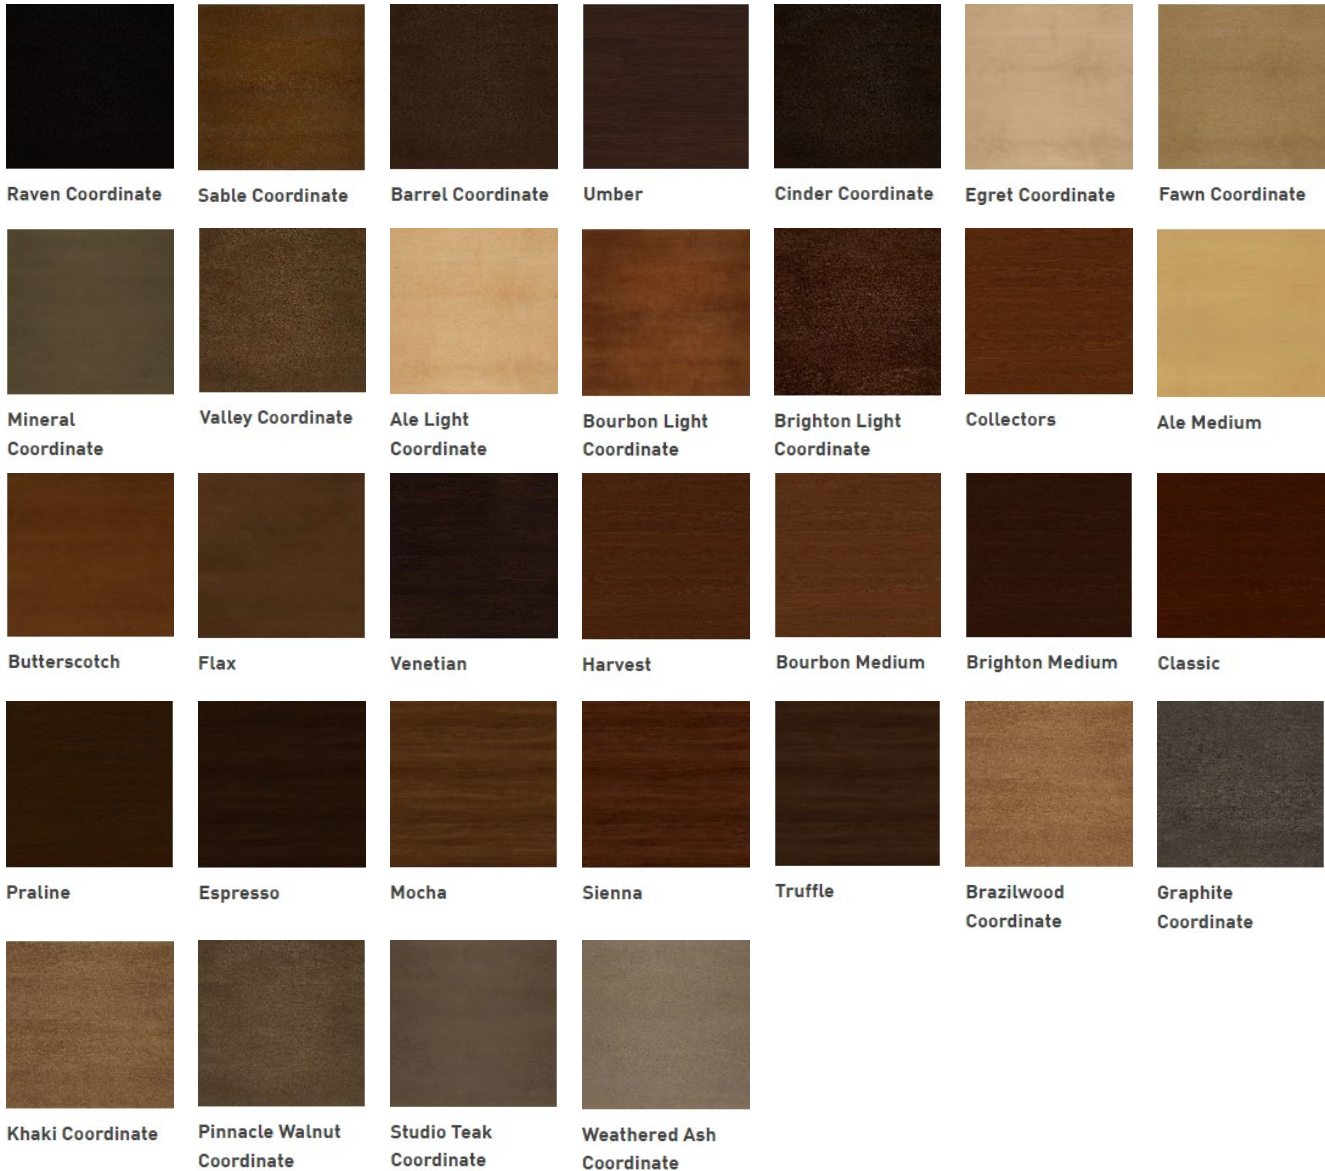

- Seat and back made of solid Beech.
- Durable 18-gauge metal frame construction
- Contrasting wood back with metal frame.
- Choose from 6 Seatbacks and 2 Frames with options with wood or upholstery making for 24 configurations to choose from.
- Double saddle seat rounded in front for extra comfort and style.
- Choice of 32 stain and 22 painted wood finishes
- Choice of 28 powder coated metal finishes.
- Hundreds of Fabric Choices for seat and back
- Optional laser engraved on solid seatback.
- Clear leg protectors
- Stacks to 5 pieces. (Stacking not recommended for upholstered chairs).
- Matching bar stools
- Built to Contract Standards
- Made in the USA

### Beechwood Stain