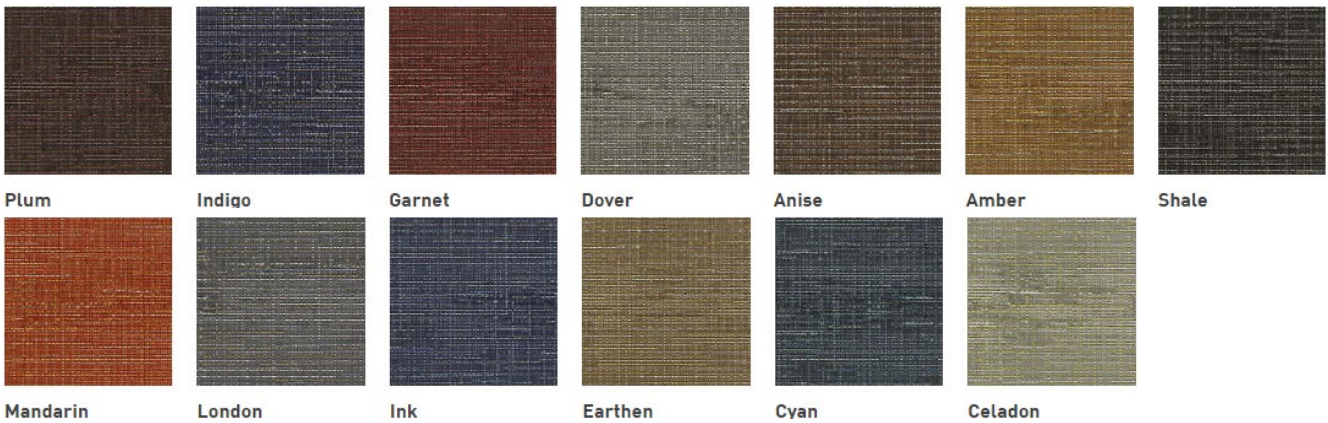

Heartthrob

Paradise

Quixotic Plum

Relic Bronze

Sandbank

FABRIC GRADE - A

Momentum: Bangle

Momentum: Guild