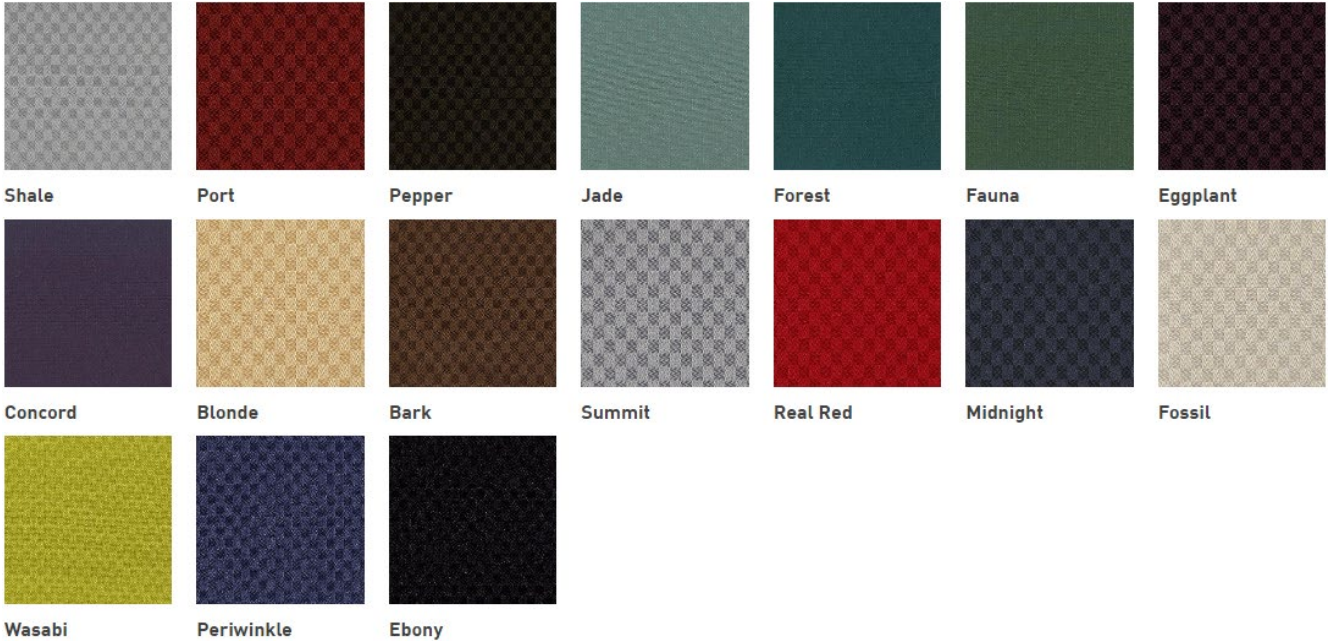

FABRIC GRADE - A

Momentum: Insight