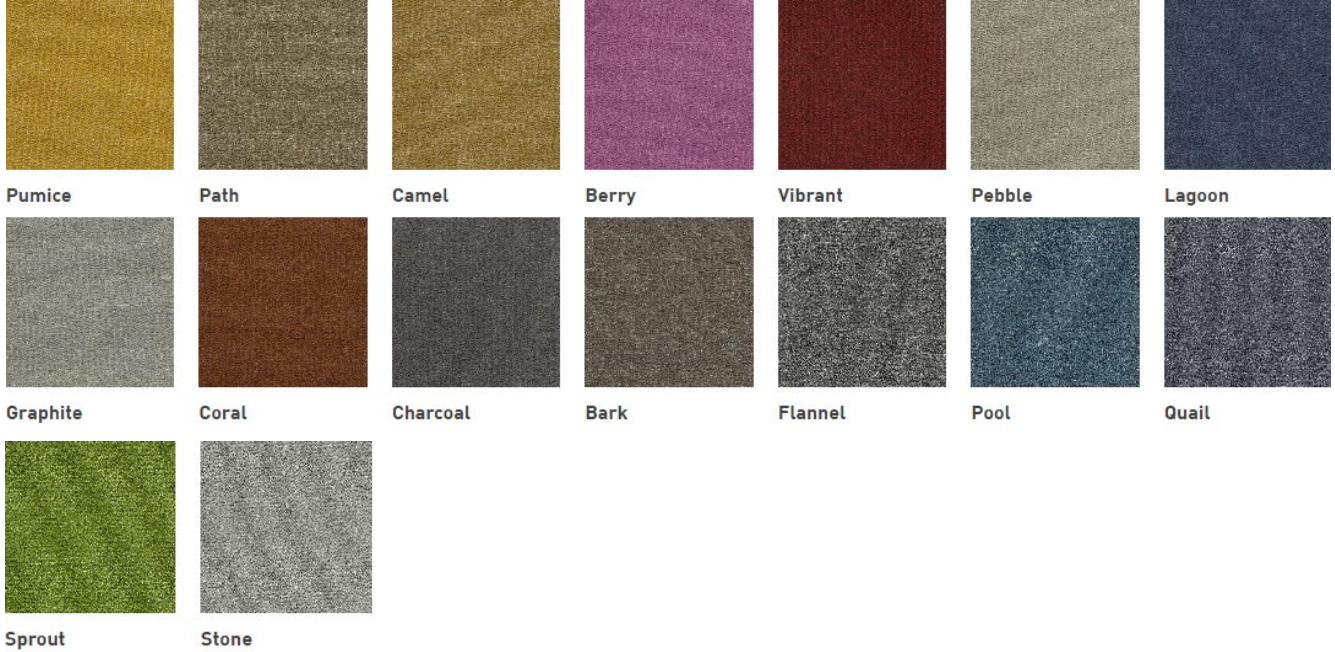

FABRIC GRADE - D

Momentum: Faux Felt