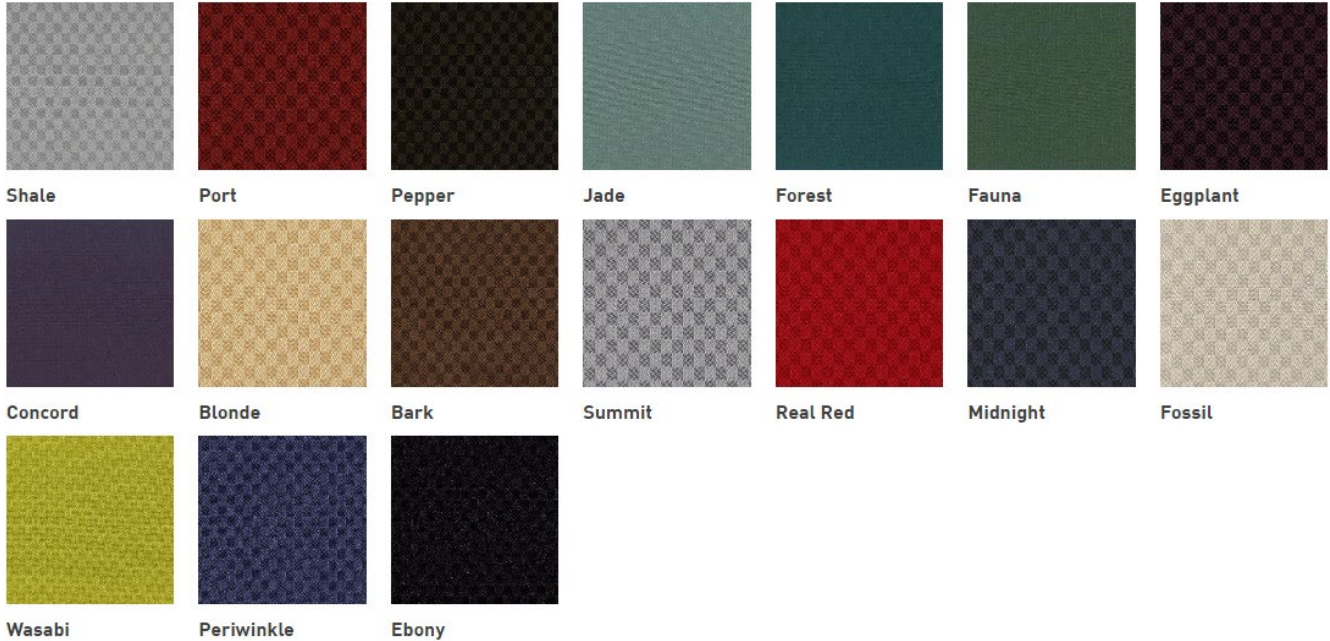

FABRIC GRADE - A

Momentum: Insight