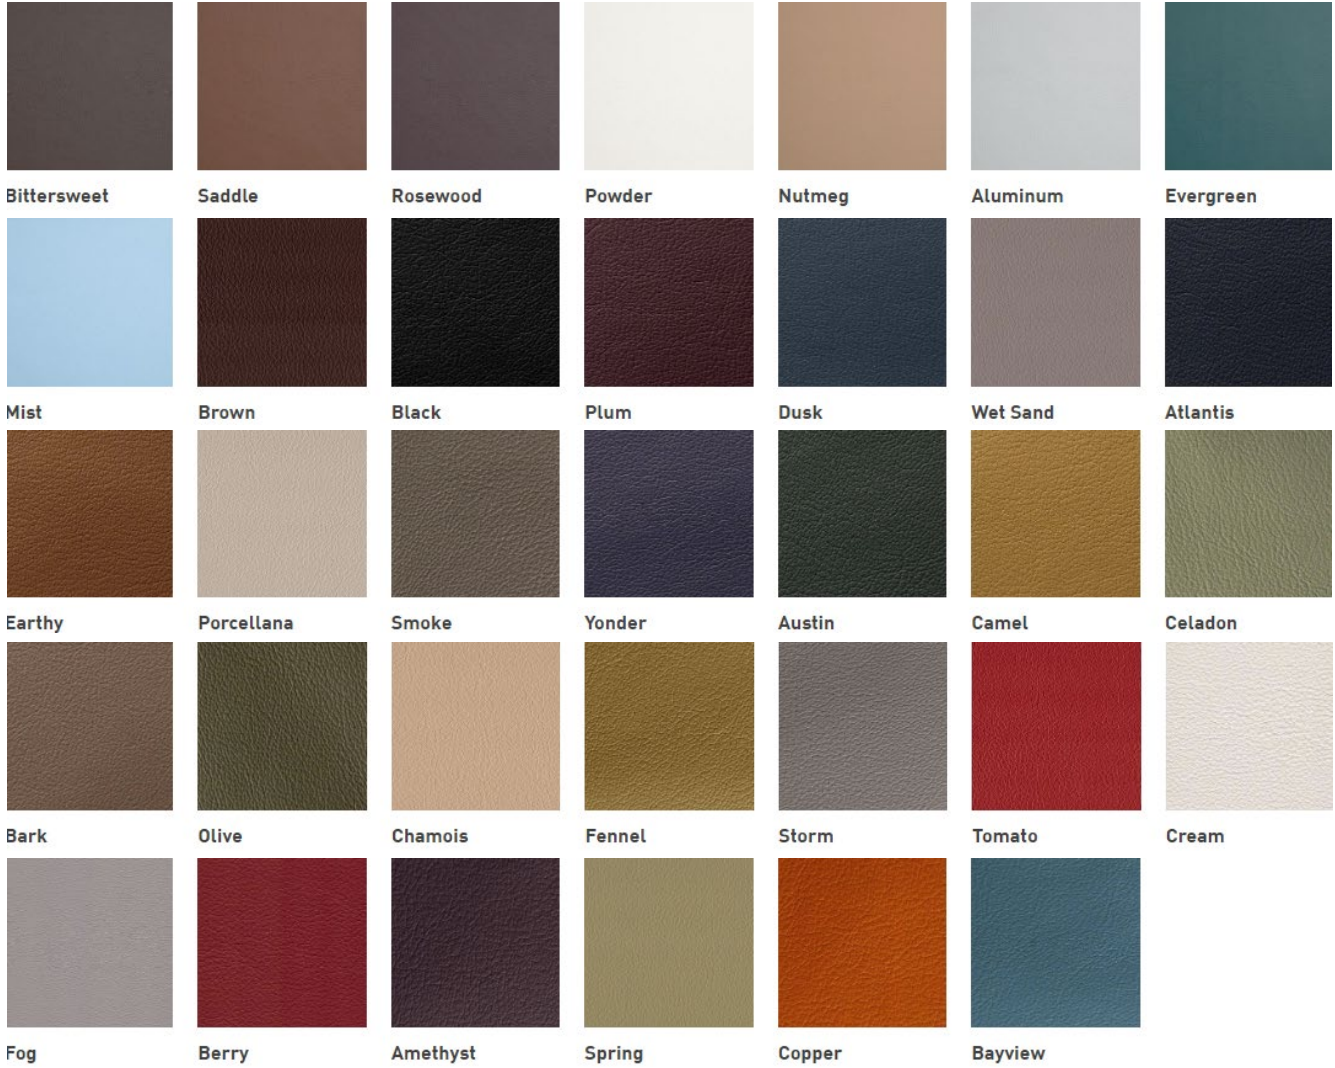

FABRIC GRADE - E

Maharam: Mode

FABRIC GRADE - E

Ultrafabrics: Ultraleather Promessa

Ultrafabrics: Brisa Original

FABRIC GRADE - F

Momentum: Silica Triad

Momentum: Silica Leather

FABRIC GRADE - F

Momentum: Silica Leather

Momentum: Silica

FABRIC GRADE - F

Momentum: Silica

Ultrafabrics: Brisa Distressed

FABRIC GRADE - F

Ultrafabrics: Ultraleather Tottori

Char

Cloud

Coastal

Cork

Dark Chocolate

Mortar

Parfait

Sailor

Swan

White Wash

Woodcres

LEATHER GRADE – L1

Cortina: Davenport

LEATHER GRADE – L2

Cortina: Caprone

Cortina: Old English