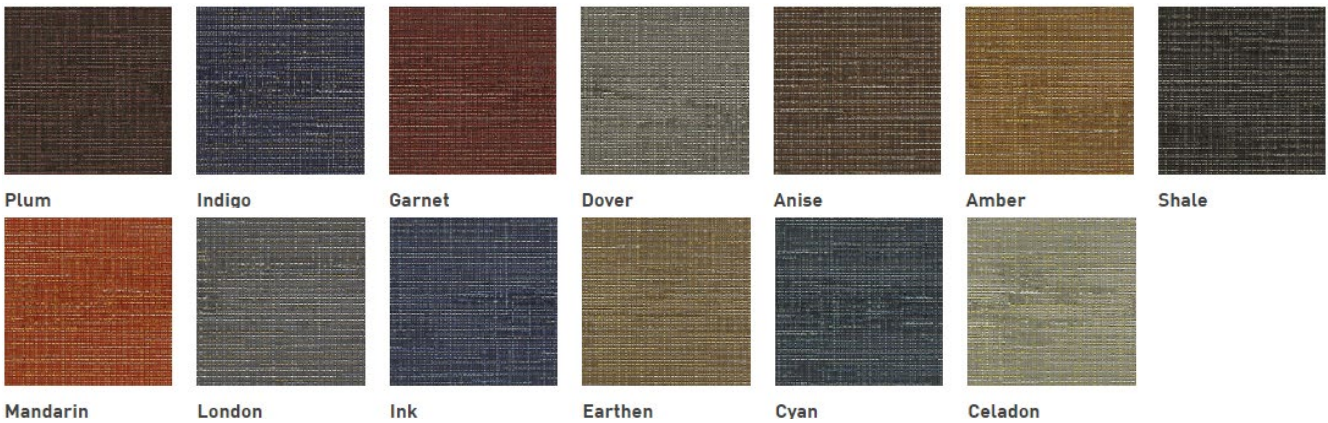

Quixotic Plum

Relic Bronze

Sandbank

FABRIC GRADE - A

Momentum: Bangle

Momentum: Guild

Momentum: Fuse

FABRIC GRADE - A