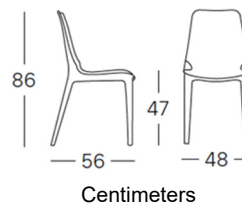

See *Materials Catalog* for details on finishes.

- Contract
- Stackable
- Indoor / Outdoor Use 

Style No: 2334

FRAME and SEAT

Air molded recyclable technopolymer reinforced with fiberglass

COLORS

DIMENSIONS