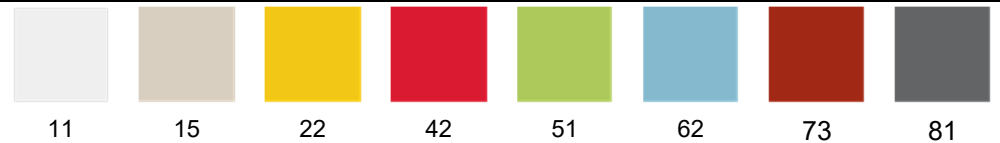

See *Materials Catalog* for details on finishes.

- Contract
- Stackable
- Indoor / Outdoor Use 

Style No: 2334

FRAME and SEAT

Air molded recyclable technopolymer reinforced with fiberglass

COLORS

DIMENSIONS