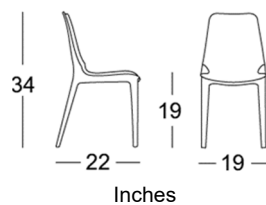

See *Materials Catalog* for details on finishes.

- Contract
- Stackable
- Indoor / Outdoor Use 

Style No: 2334

FRAME and SEAT

Air molded recyclable technopolymer reinforced with fiberglass

COLORS

DIMENSIONS