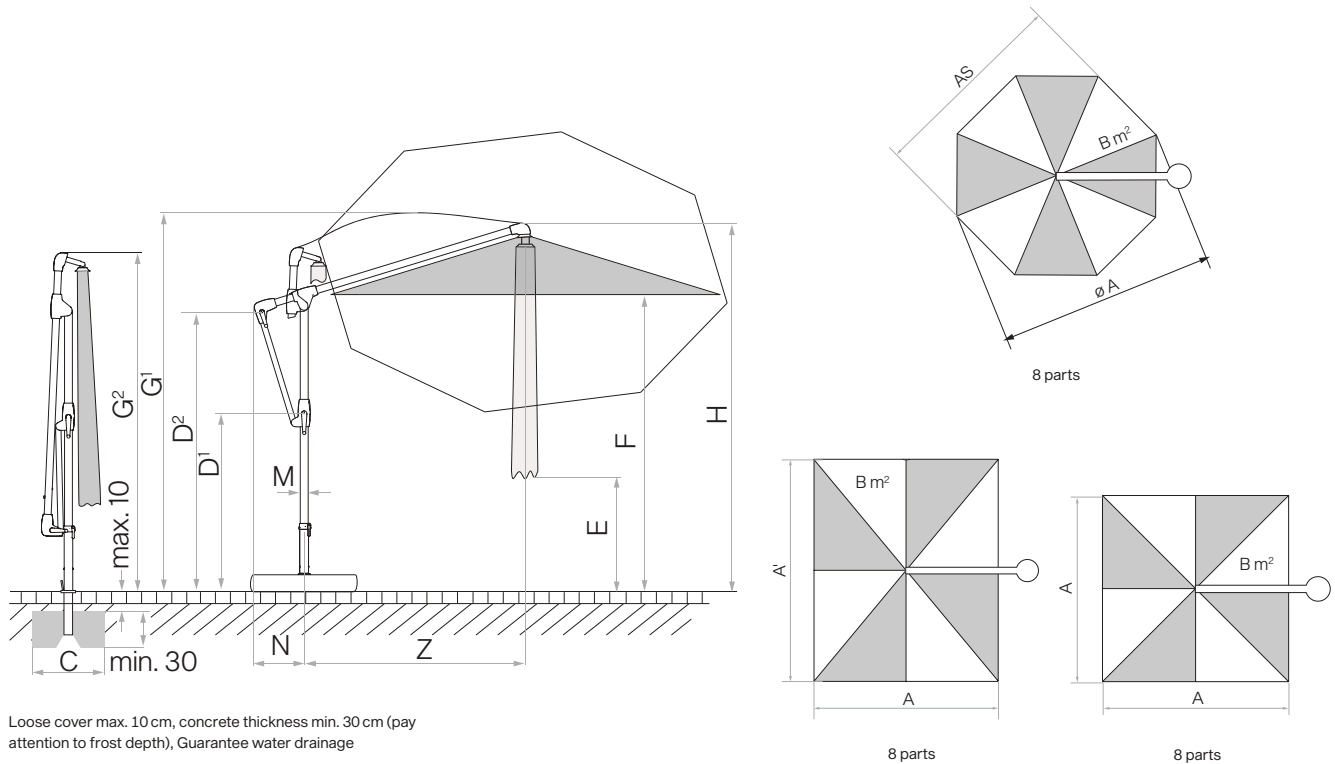

## Material and technology

- Frame:** 8-part made from aluminium with crank mechanism for opening and adjusting the roof inclination comfortably, up to 45° on both sides. The mast profile is round, 55 × 2.5 mm.
- Frame colour:** anodized natural or anthracite powder-coated
- Frameform:** round, rectangular or square
- Shade cover: \*** self-tautening thanks to the flexible strut ends, available in material class 5 (100 % polyacrylic approx. 300 g/m<sup>2</sup>), material class 4 (100 % polyester approx. 250 g/m<sup>2</sup>)
- Flounce:** not available
- Protective cover:** included in the standard equipment
- \* This model is also available in material class 2: Polyester, UV protection > 98%

<sup>8</sup> 8 parts

The listed measures represent extrapolated average values that may be slightly different on the product ( $\pm 2\% \pm 5\text{ cm}$ ). The measures of the height are determined by the PX ground socket. If one of the offered bases is used, these measures change only slightly. With the base variant these vary slightly. With the variants with the ground sockets M4 and mounting plate M4 / M8, the stated height dimensions vary by 12 – 13 cm. The max. wind speed limits as per our separate sheet apply only if the parasol canopy is in a horizontal position and if there is a fix ground anchorage. In the presence of several parasols, the minimum distance between one parasol and another and between parasols and walls shall be 20 cm.