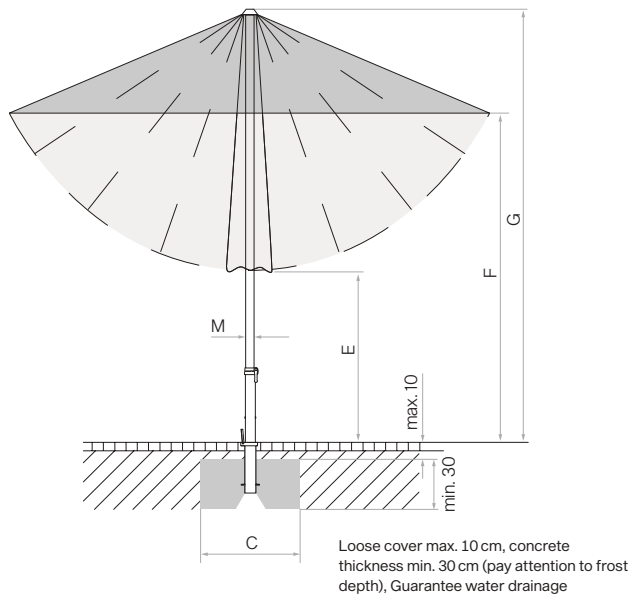

PIAZZINO

Natural, classic elegance

Glatz 
furniture design house®

PIAZZINO

Material and technology

Frame:	8 struts made of varnished eucalyptus wood, continuous pole Ø 48 mm, with simple pulley system for easy-opening.
Frame material:	Eucalyptus wood, clear finish
Frame shape:	round or square
Shade cover: *	reinforced with leather strips (white), available in material class 5 (100 % polyacrylic approx. 300 g/m ²) or material class 4 (100 % polyester approx. 250 g/m ²)
Flounce:	not available
Protective cover	included in the standard equipment
Note:	Wood is a natural product and should not be left in the rain for too long!

* This model is also available in material class 2: Polyester, UV protection > 98 %

Application

Fixations

Assortment

Nominal size	Lateral distance	Pole Ø	Area covered	Height closed	Clear headroom	Total height	Foundation	Minimum weight for base	max. wind speed open perm.	Order no. Frame eucalyptus wood
cm	cm	cm	m ²	cm	cm	cm	cm	kg	km/h (wind force)	
A	AS	M	B	E	F	G	C			
○ without flounce										
Ø 300 ⁸	275	4.8	6.4	95	205	260	60×60	40	30 (5)	173 00 300 751
Ø 350 ⁸	325	4.8	8.7	80	205	270	60×60	55	30 (5)	173 00 350 751
□ without flounce										
300×300 ⁸	-	4.8	9.0	50	205	275	60×60	55	30 (5)	173 00 301 751

⁸ 8 parts

The listed measures represent extrapolated average values that may be slightly different on the product (± 2 % ± 5 cm).
 The height dimensions are based on the ground socket PX (structure 15 cm). In the base variations these might differ slightly. Apart from the steel base minus 7.5 cm.
 The max. wind speed limits as per our separate list apply only in the presence of a fix ground anchorage.
 In the presence of several parasols, the minimum distance between one parasol and another and between parasols and walls shall be 20 cm.