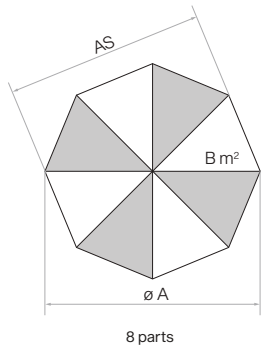

* This model is also available in material class 2: Polyester, UV protection > 98 %

Application

Fixations

Assortment

Nominal size	Lateral distance	Pole Ø	Area covered	Height closed	Clear headroom	Total height	Foundation	Minimum weight for base	max. wind speed open perm.	Order no. Frame eucalyptus wood
cm	cm	cm	m ²	cm	cm	cm	cm	kg	km/h (wind force)	
A	AS	M	B	E	F	G	C			
○ without flounce										
Ø 300 ⁸	275	4.8	6.4	95	205	260	60×60	40	30 (5)	173 00 300 751
Ø 350 ⁸	325	4.8	8.7	80	205	270	60×60	55	30 (5)	173 00 350 751
□ without flounce										
300×300 ⁸	-	4.8	9.0	50	205	275	60×60	55	30 (5)	173 00 301 751

⁸ 8 parts

The listed measures represent extrapolated average values that may be slightly different on the product (± 2 % ± 5 cm).
 The height dimensions are based on the ground socket PX (structure 15 cm). In the base variations these might differ slightly. Apart from the steel base minus 7.5 cm.
 The max. wind speed limits as per our separate list apply only in the presence of a fix ground anchorage.
 In the presence of several parasols, the minimum distance between one parasol and another and between parasols and walls shall be 20 cm.