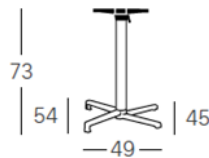

DOMINO BASE

Option of Tilting or Fixed base. Available with square aluminum column with rounded corners or with a 70x70 mm. square section. Tops available with different dimensions and finishing.

Indoor/Outdoor

Cast aluminium base, square aluminium column with bevelled edges. Cast aluminium spider; Folding mechanism with handle; Disassembled.

5160

Ø 80
cm

80x80
cm

5165

Ø 70
cm

70x70
cm

FOLDING (square)

Cast aluminium base, square aluminium 70x70 mm column. Cast aluminium spider; Folding mechanism with handle; Disassembled.

5161

Ø 80
cm

80x80
cm

FIXED (bevelled)

Cast aluminium base, square aluminium column with bevelled edges. Cast aluminium spider; Disassembled.

5145

Ø 80 cm 80x80 cm

5140

Ø 80 cm 80x80 cm

5147

Ø 70 cm 70x70 cm

FIXED (square)

Cast aluminium base, square aluminium 70x70 mm column. Cast aluminium spider; Disassembled.