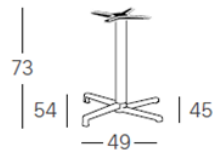

DOMINO BASE

Option of Tilting or Fixed base. Available with square aluminum column with rounded corners or with a 70x70 mm. square section. Tops available with different dimensions and finishing.

Indoor/Outdoor

Cast aluminium base, square aluminium 70x70 mm column. Cast aluminium spider; Folding mechanism with handle; Disassembled.

5161

Ø 80
cm

80x80
cm

FIXED (bevelled)

Cast aluminium base, square aluminium column with bevelled edges. Cast aluminium spider; Disassembled.

5145

Ø 80 cm 80x80 cm

5140

Ø 80 cm 80x80 cm

5147

Ø 70 cm 70x70 cm

FIXED (square)

Cast aluminium base, square aluminium 70x70 mm column. Cast aluminium spider; Disassembled.

5141

Ø 80 cm 80x80 cm

MAXI FIXED (bevelled)

Cast aluminium base, square aluminium column with bevelled edges. Cast aluminium spider; Disassembled.

5111

Ø 100 cm 90x90 cm

5110

Ø 100 cm 90x90 cm