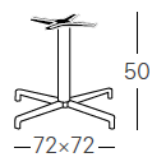

DOMINO BASE

Option of Tilting or Fixed base. Available with square aluminum column with rounded corners or with a 70x70 mm. square section. Tops available with different dimensions and finishing.

Indoor/Outdoor

Cast aluminium base, square aluminium 70x70 mm column. Cast aluminium spider; Folding mechanism with handle; Disassembled.

5161

Ø 80
cm

80x80
cm

FIXED (bevelled)

Cast aluminium base, square aluminium column with bevelled edges. Cast aluminium spider; Disassembled.

5145

Ø 80 cm 80x80 cm

5140

Ø 80 cm 80x80 cm

5147

Ø 70 cm 70x70 cm

FIXED (square)

Cast aluminium base, square aluminium 70x70 mm column. Cast aluminium spider; Disassembled.

5141

Ø 80 cm 80x80 cm

MAXI FIXED (bevelled)

Cast aluminium base, square aluminium column with bevelled edges. Cast aluminium spider; Disassembled.

5111

Ø 100 cm 90x90 cm

5110

Ø 100 cm 90x90 cm