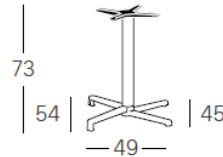

Cast aluminium base, square aluminium column with bevelled edges. Cast aluminium spider; Folding mechanism with handle; Disassembled.

5160

Ø 80
cm

80x80
cm

5165

Ø 70
cm

70x70
cm

FOLDING (square)

Cast aluminium base, square aluminium 70x70 mm column. Cast aluminium spider; Folding mechanism with handle; Disassembled.

5161

Ø 80
cm

80x80
cm

FIXED (bevelled)

Cast aluminium base, square aluminium column with bevelled edges. Cast aluminium spider; Disassembled.

5145

Ø 80 cm 80x80 cm

5140

Ø 80 cm 80x80 cm

5147

Ø 70 cm 70x70 cm

FIXED (square)

Cast aluminium base, square aluminium 70x70 mm column. Cast aluminium spider; Disassembled.

5141

Ø 80 cm 80x80 cm

MAXI FIXED (bevelled)

Cast aluminium base, square aluminium column with bevelled edges. Cast aluminium spider; Disassembled.

5111

Ø 100 cm 90x90 cm

5110

Ø 100 cm 90x90 cm