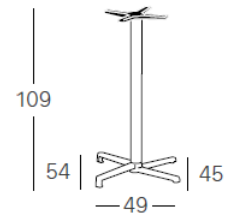

Cast aluminium base, square aluminium column with bevelled edges. Cast aluminium spider; Folding mechanism with handle; Disassembled.

5160

Ø 80
cm

80x80
cm

5165

Ø 70
cm

70x70
cm

FOLDING (square)

Cast aluminium base, square aluminium 70x70 mm column. Cast aluminium spider; Folding mechanism with handle; Disassembled.

5161

Ø 80
cm

80x80
cm

FIXED (bevelled)

Cast aluminium base, square aluminium column with bevelled edges. Cast aluminium spider; Disassembled.

5145

Ø 80 cm 80x80 cm

5140

Ø 80 cm 80x80 cm

5147

Ø 70 cm 70x70 cm

FIXED (square)

Cast aluminium base, square aluminium 70x70 mm column. Cast aluminium spider; Disassembled.

5141

Ø 80 cm 80x80 cm

MAXI FIXED (bevelled)

Cast aluminium base, square aluminium column with bevelled edges. Cast aluminium spider; Disassembled.

5111

Ø 100 cm 90x90 cm

5110

Ø 100 cm 90x90 cm