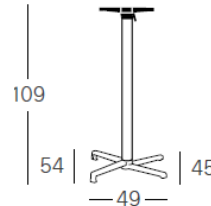

Cast aluminium base, square aluminium column with bevelled edges. Cast aluminium spider; Folding mechanism with handle; Disassembled.

5160

Ø 80
cm

80x80
cm

5165

Ø 70
cm

70x70
cm

FOLDING (square)

Cast aluminium base, square aluminium 70x70 mm column. Cast aluminium spider; Folding mechanism with handle; Disassembled.

5161

Ø 80
cm

80x80
cm

FIXED (bevelled)

Cast aluminium base, square aluminium column with bevelled edges. Cast aluminium spider; Disassembled.

5145

Ø 80 cm 80x80 cm

5140

Ø 80 cm 80x80 cm

5147

Ø 70 cm 70x70 cm

FIXED (square)

Cast aluminium base, square aluminium 70x70 mm column. Cast aluminium spider; Disassembled.

5141

Ø 80 cm 80x80 cm

MAXI FIXED (bevelled)

Cast aluminium base, square aluminium column with bevelled edges. Cast aluminium spider; Disassembled.

5111

Ø 100 cm 90x90 cm

5110

Ø 100 cm 90x90 cm