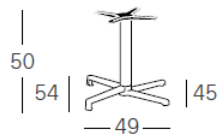

DOMINO BASE

Option of Tilting or Fixed base. Available with square aluminum column with rounded corners or with a 70x70 mm. square section. Tops available with different dimensions and finishing.

Indoor/Outdoor

Cast aluminium base, square aluminium column with bevelled edges. Cast aluminium spider; Folding mechanism with handle; Disassembled.

5160

Ø 80
cm

80x80
cm

5165

Ø 70
cm

70x70
cm

FOLDING (square)

Cast aluminium base, square aluminium 70x70 mm column. Cast aluminium spider; Folding mechanism with handle; Disassembled.

5161

Ø 80
cm

80x80
cm

FIXED (bevelled)

Cast aluminium base, square aluminium column with bevelled edges. Cast aluminium spider; Disassembled.

5145

Ø 80 cm 80x80 cm

5140

Ø 80 cm 80x80 cm

5147

Ø 70 cm 70x70 cm

FIXED (square)

Cast aluminium base, square aluminium 70x70 mm column. Cast aluminium spider; Disassembled.