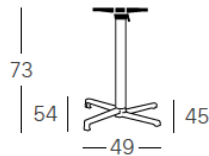

DOMINO BASE

Option of Tilting or Fixed base. Available with square aluminum column with rounded corners or with a 70x70 mm. square section. Tops available with different dimensions and finishing.

Indoor/Outdoor

FRAME

4-leg frame in 20 mm diam zinc and polyester powder coated tubular steel

FINISHES

AV 10

AV 81

AV 84

x4

FOLDING (bevelled)

Cast aluminium base, square aluminium column with bevelled edges. Cast aluminium spider; Folding mechanism with handle; Disassembled.

5160

Ø 80
cm

80x80
cm

5165

Ø 70
cm

70x70
cm

FOLDING (square)

5145

Ø 80 cm 80x80 cm

5140

Ø 80 cm 80x80 cm

5147

Ø 70 cm 70x70 cm

FIXED (square)

Cast aluminium base, square aluminium 70x70 mm column. Cast aluminium spider; Disassembled.