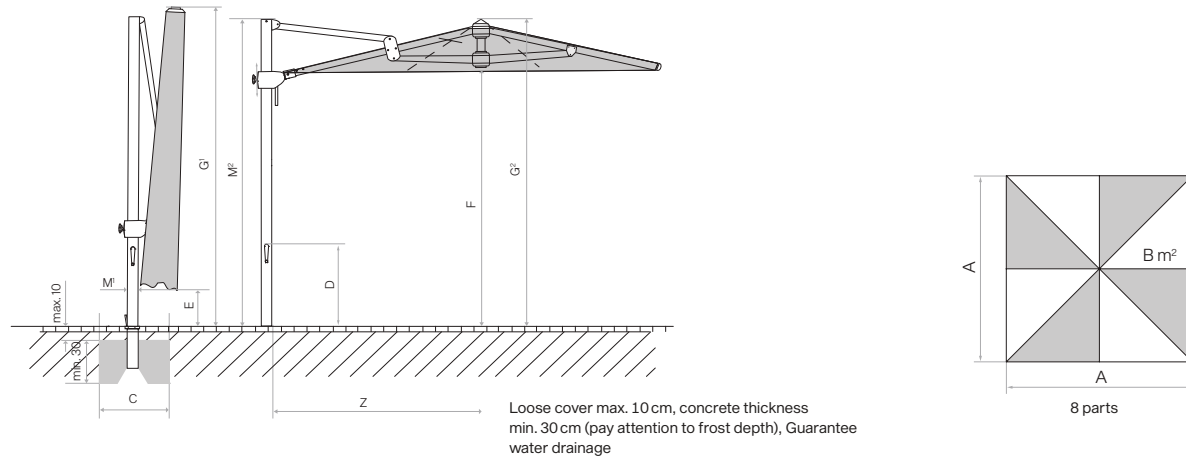

Application

Fixations

AURA
© Int. Design reg.

Assortment

| Nominal size | Lateral distance | Pole Ø | Area covered | Height closed | Clear headroom | Total height/open | Crank height | Height of pole | Length of free-arm | Foundation | Minimum weight for base | max. wind speed open perm. | Order no. Frame eucalyptus wood |
|------------------------|------------------|----------------|----------------|---------------|----------------|-------------------|--------------|----------------|--------------------|------------|-------------------------|----------------------------|---------------------------------|
| cm | cm | cm | m ² | cm | cm | cm | cm | cm | cm | cm | kg | km/h (wind force) | |
| A | | M ¹ | B | E | F | G/G ² | D | M ² | Z | C | | | |
| ☐ without flounce | | | | | | | | | | | | | |
| 350×350 [®] - | | 8.8×14 | 12.3 | 45 | 220 | 297/275 | 62 | 279 | 195 | 80×80 | 310 | 45 (6) | 111 00 351 751 |
| 400×400 [®] - | | 8.8×14 | 16 | 18 | 220 | 305/285 | 62 | 287 | 220 | 100×100 | 310 | 40 (6) | 111 00 401 751 |

* 8 parts

The measurements specified are calculated average values and may differ slightly in the product ($\pm 2\% \pm 5$ cm).
 The height measurements are based on the M4 ground socket. These deviate insignificantly between base versions.
 The maximum permissible wind speed in accordance with the table applies for a horizontally positioned canopy and requires fixed anchorage to the ground.
 For multiple parasols, a minimum distance of 20 cm between two parasols, as well as to walls, should be maintained.
 Opening and closing using a battery-operated drill is not permitted.