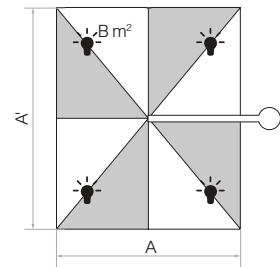

Assortment

Nominal size	Order no. Frame anodized natural	Order no. Frame anodized natural
○	without flounce	with flounce
Ø 400⁸	105 00 400 171	105 00 400 170
Ø 500⁸	105 00 500 171	105 00 500 170
□		
400×300⁸	105 00 402 171	105 00 402 170
450×350⁸	105 00 452 171	105 00 452 170
□		
350×350⁸	105 00 351 171	105 00 351 170
400×400⁸	105 00 401 171	105 00 401 170

Nominal size	Lateral distance	Pole Ø	Area covered	Crank handle height	Height closed/with flounce	Lowest height when opening + closing/with flounce	Clear headroom/with flounce	Total height/Height of open	Length of free-arm	Foundation	Minimum weight for base	max. wind speed open perm.	
cm	cm	cm	m²	cm	cm	cm	cm	cm	cm	cm	kg	km/h (wind force)	
A	AS	M¹	B	D	E¹/E²	F¹/F²	G¹/G²	M²	Z	C			
Ø 400⁸	370	8.5 × 14.5	11.3	91	158/134	148/124	225/201	365/295	295	232	80×80	240	45 (6)
Ø 500⁸	460	8.5 × 14.5	17.7	91	146/122	136/112	225/201	401/305	295	281	100×100	310	35 (6)
400×300⁸ -		8.5 × 14.5	12	91	80/56	70/46	225/201	334/270	295	184	80×80	240	45 (6)
450×350⁸ -		8.5 × 14.5	15.8	91	80/56	70/46	225/201	368/285	295	232	100×100	310	35 (6)
350×350⁸ -		8.5 × 14.5	12.3	91	92/68	82/58	225/201	343/285	295	213	80×80	240	40 (6)
400×400⁸ -		8.5 × 14.5	16	91	80/56	70/46	225/201	367/290	295	232	100×100	310	35 (6)

⁸ 8 parts