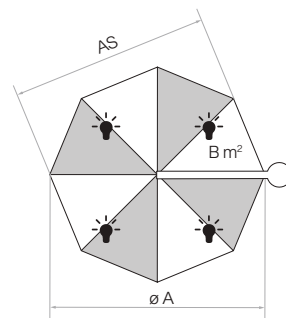

⁸ 8 parts

The listed measures represent extrapolated average values that may be slightly different on the product ($\pm 2\% \pm 5$ cm). If a minimum height underneath is required, this must be agreed with Glatz. The measures of the height are determined by the M4 ground socket. Depending on the base you choose, the listed measures change by the height of the corresponding base. The max. wind speed limits as per our separate sheet apply only if the parasol canopy is in a horizontal position and if there is a fix ground anchorage. In the presence of several parasols, the min. distance between one parasol and another and between parasols and walls shall be 25 cm.

LED positions on the Ambiente Nova with LED

8 parts