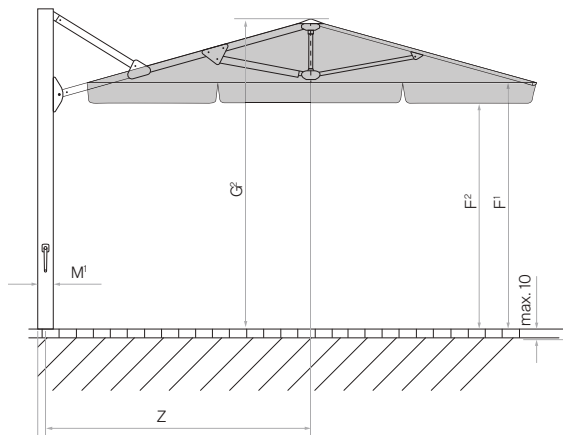

8 parts

Loose cover max. 10 cm, concrete thickness min. 30 cm (pay attention to frost depth), Guarantee water drainage, Supply line electric.