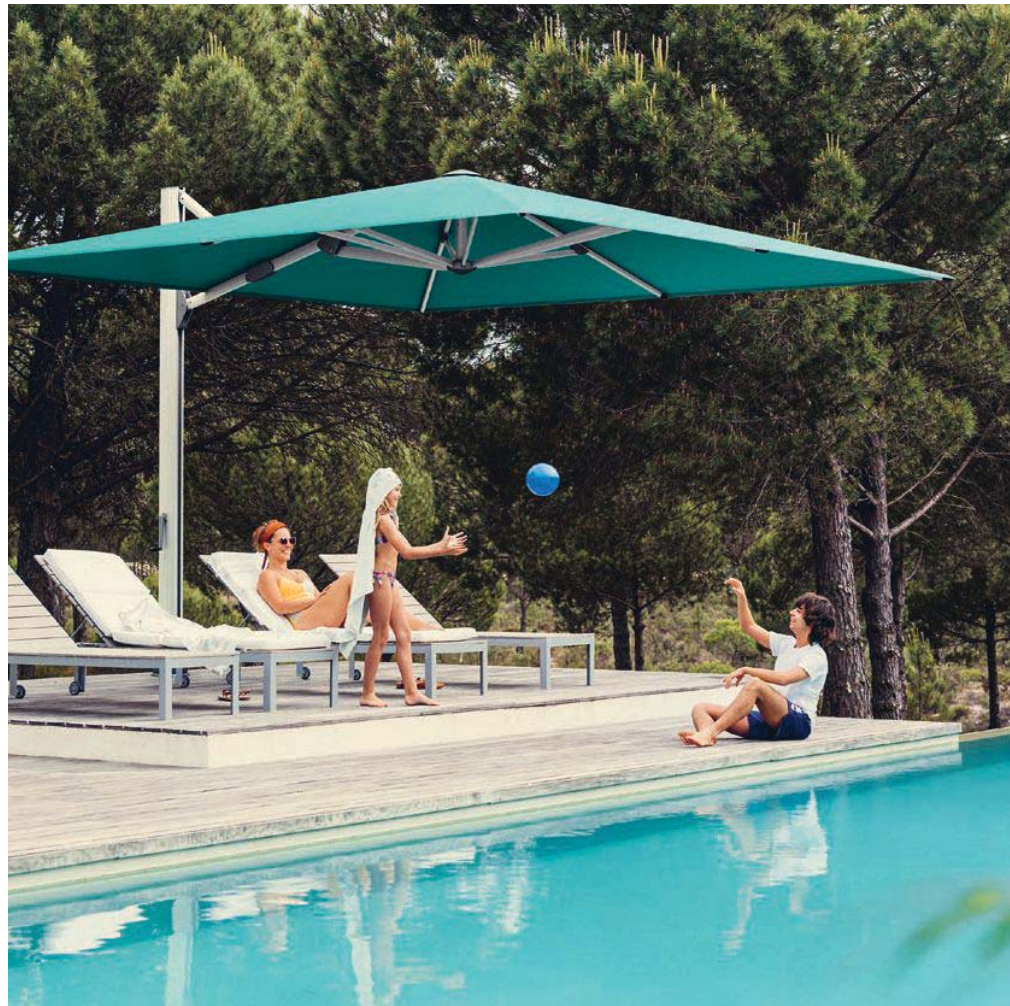

AMBIENTE Nova

Atmosphere also in the evening

Glatz 
furniture design house[®]

AMBIENTE Nova

Material and technology

- Frame:** 8-part made from aluminium with crank drive. Patent pending opening mechanism for particularly high closing heights. Profiled pole profile, 85 x 145 mm. Wall thickness: 2–5 mm. Roof struts: 33 x 20 mm, with removable hand crank.
- Frame colour:** Anodised natural
Powder coating of parasol frames in anthracite RAL 7016, satin finish: no charge. Powder coating of parasol frames in other RAL colours: Price surcharge on request
- Frame shape:** round, rectangular or square
- Special sizes:** A wide variety of special sizes are available on request.
- Option:** LED lighting, infinitely dimmable, directly, indirectly and on the pole, colour temperature 2700 K (warm white), 4000-5500 lumens (depending on size). Motor drive for the greatest comfort, turnable base
- Shade cover:** available in material class 5 (100 % polyacrylic approx. 300 g/m²)
- Flounce:** available with or without flounce
- Protective cover:** optional

 LED positions on the Ambiente Nova with LED

8 parts

8 parts

8 parts

Loose cover max. 10 cm, concrete thickness min. 30 cm (pay attention to frost depth), Guarantee water drainage, Supply line electric.

Accessories