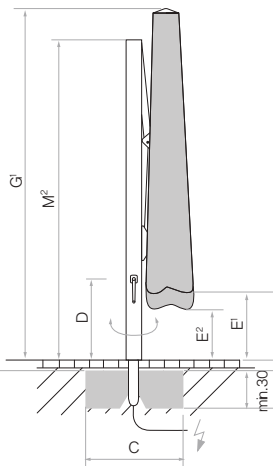

8 parts

Loose cover max. 10 cm, concrete thickness min. 30 cm (pay attention to frost depth), Guarantee water drainage, Supply line electric.