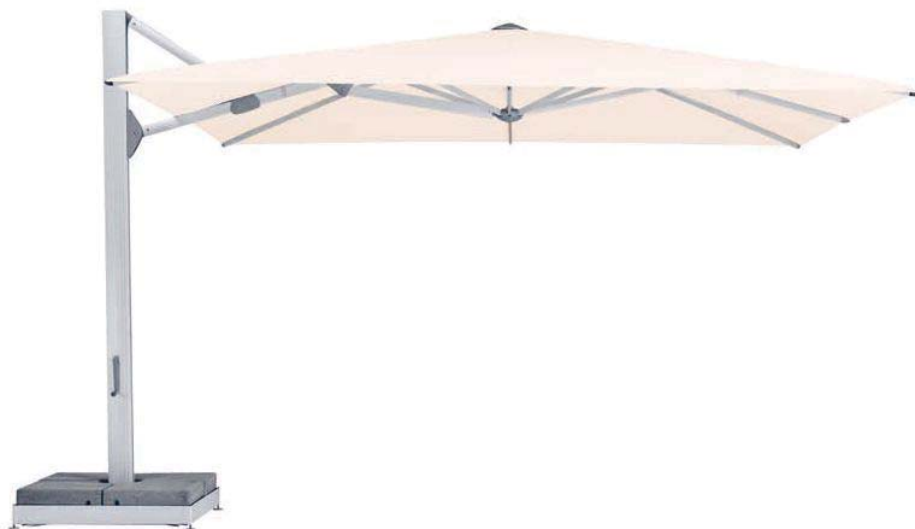

AMBIENTE Nova

Atmosphere also in the evening

Glatz 
furniture design house[®]

AMBIENTE Nova

Material and technology

- Frame:** 8-part made from aluminium with crank drive. Patent pending opening mechanism for particularly high closing heights. Profiled pole profile, 85 x 145 mm. Wall thickness: 2–5 mm. Roof struts: 33 x 20 mm, with removable hand crank.
- Frame colour:** Anodised natural
Powder coating of parasol frames in anthracite RAL 7016, satin finish: no charge. Powder coating of parasol frames in other RAL colours: Price surcharge on request
- Frame shape:** round, rectangular or square
- Special sizes:** A wide variety of special sizes are available on request.
- Option:** LED lighting, infinitely dimmable, directly, indirectly and on the pole, colour temperature 2700 K (warm white), 4000-5500 lumens (depending on size). Motor drive for the greatest comfort, turnable base
- Shade cover:** available in material class 5 (100 % polyacrylic approx. 300 g/m²)
- Flounce:** available with or without flounce
- Protective cover:** optional

Application

Fixations

AMBIENTE Nova,
Int. Patents reg. © Int. Design reg.

Swiss
Made

Assortment

Nominal size	Order no. Frame anodized natural	Order no. Frame anodized natural
○	without flounce	with flounce
Ø 400 ⁸	105 00 400 171	105 00 400 170
Ø 500 ⁸	105 00 500 171	105 00 500 170
□		
400×300 ⁸	105 00 402 171	105 00 402 170
450×350 ⁸	105 00 452 171	105 00 452 170
□		
350×350 ⁸	105 00 351 171	105 00 351 170
400×400 ⁸	105 00 401 171	105 00 401 170

 LED positions on the Ambiente Nova with LED

8 parts

8 parts

8 parts

Loose cover max. 10 cm, concrete thickness min. 30 cm (pay attention to frost depth), Guarantee water drainage, Supply line electric.

Accessories