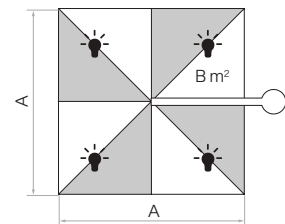

8 parts

Loose cover max. 10 cm, concrete thickness min. 30 cm (pay attention to frost depth), Guarantee water drainage, Supply line electric.