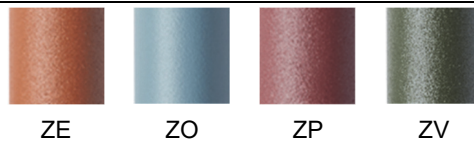

Style No: 2861

FRAME Tubular steel - .63 inch (16 mm) diameter

FINISHES