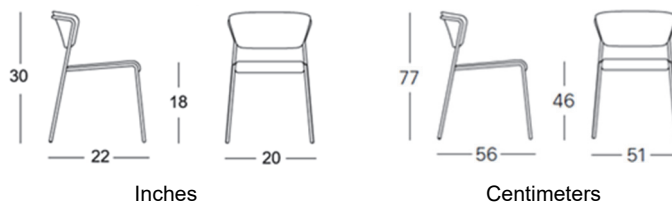

FRAME Tubular steel - .63 inch (16 mm) diameter

FINISHES

FABRICS STANDARD

ALTERNATE

TC

DIMENSIONS

Stacking

CERTIFICATION