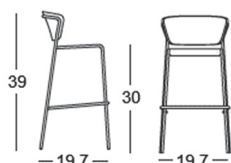

FRAME

Tubular steel - .63 inch (16 mm) diameter

FINISHES

ZE ZO ZP ZV

FABRICS STANDARD

WP 88 WP 86 WP 87 WP 89

ALTERNATE

TC

DIMENSIONS

Inches

Centimeters

4
pcs

Stacking

CERTIFICATION

Conforme / Compliant with
EN 16139:2013

AWARDS