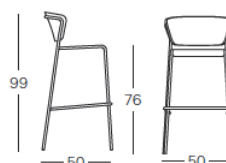

FRAME

Tubular steel - .63 inch (16 mm) diameter

FINISHES

ZE ZO ZP ZV

FABRICS STANDARD

WP 88 WP 86 WP 87 WP 89

ALTERNATE

TC

DIMENSIONS

Inches

Centimeters

4
pcs

Stacking

CERTIFICATION

Conforme / Compliant with
EN 16139:2013

AWARDS