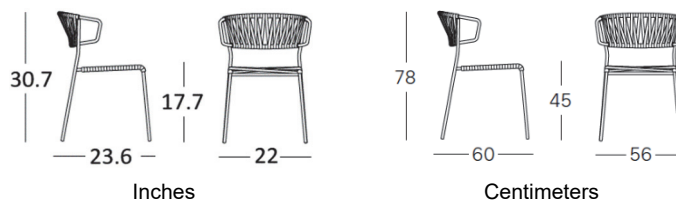

LISA FILO ARMCHAIR

The award-winning Lisa Filo Armchair has a slimline tubular structure envelops and supports the backrest. The seat and back have braided nautical rope, designed to create innovative furnishing solutions for both indoor and outdoor areas.

See *Materials Catalog* for details on finishes and fabrics

- Contract
- Stackable
- Indoor / Outdoor Use

Style No: 2869

FRAME

Tubular steel - .63 inch (16 mm) diameter

FINISHES

ZL

ZT

ZA

ZO

NAUTICAL ROPE

N84

N81

N80

N15

N30

DIMENSIONS

8
pcs

12
pcs

Stacking

CERTIFICATION

Conforme / Compliant with
EN 16139:2013

AWARDS

2019 Bronze and Gold Prize