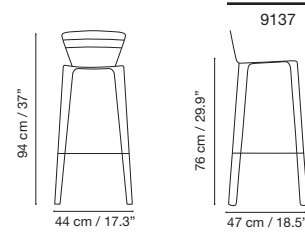

Mallorca Collection

Collection made of galvanized wire, polyester powder coated. Suitable for outdoor, indoor, and contract use.

Dimensions in cm and inches

(agon)

Cushions:  

9135
Beige cream RAL 1013

9136
Taupe grey RAL 7006