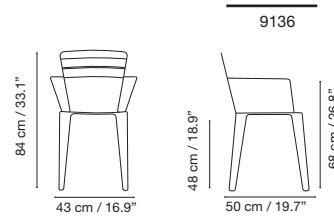

Mallorca Collection

Collection made of galvanized wire, polyester powder coated. Suitable for outdoor, indoor, and contract use.

Dimensions in cm and inches

(agon)

Cushions:  

9135
Beige cream RAL 1013

9136
Taupe grey RAL 7006