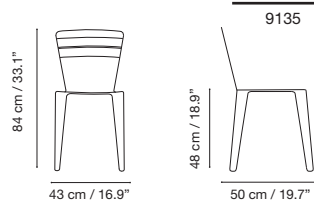

Mallorca Collection

Collection made of galvanized wire, polyester powder coated. Suitable for outdoor, indoor, and contract use.

Dimensions in cm and inches

(agon)

Cushions:  

9135
Beige cream RAL 1013

9136
Taupe grey RAL 7006