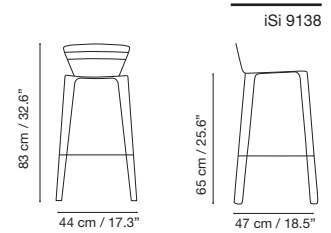

Mallorca Collection

Collection made of galvanized wire, polyester powder coated. Suitable for outdoor, indoor, and contract use.

Dimensions in cm and inches

(agon)

Cushions:  

9135
Beige cream RAL 1013

9136
Taupe grey RAL 7006